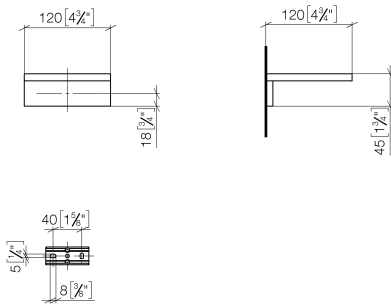

Soap dish wall model - Champagne (22kt Gold)

MEM

83 410 780

- width 120mm
- height 45 mm
- 120mm projection

Fits: MEM, CYO

	Champagne (22kt Gold)	83 410 780-47
	Chrome	83 410 780-00
	Brushed Platinum	83 410 780-06
	Platinum	83 410 780-08
	Dark Chrome	83 410 780-19
	Brushed Durabronze (23kt Gold)	83 410 780-28
	Brushed Champagne (22kt Gold)	83 410 780-46
	Brushed Dark Platinum	83 410 780-99

Soap dish wall model - Champagne (22kt Gold)

83 410 780

mm [inches]

83 410 780

Parts for other  
finishes can be found  
here: [Chrome](#)

## Soap dish wall model - Champagne (22kt Gold)

MEM

83 410 780