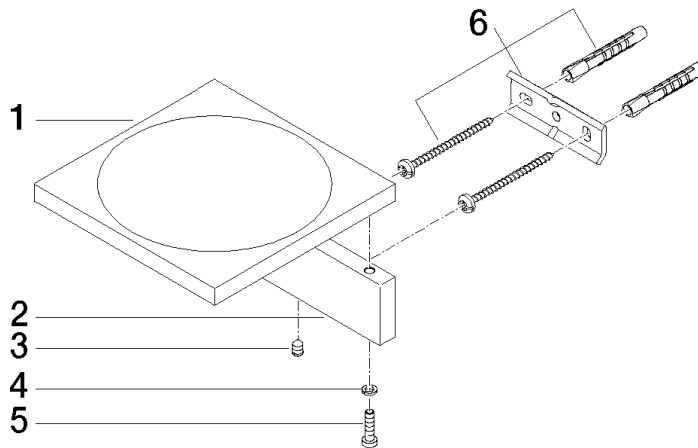

Soap dish wall model - Champagne (22kt Gold)

MEM

83 410 780

- width 120mm
- height 45 mm
- 120mm projection

Fits: MEM, CYO

	Champagne (22kt Gold)	83 410 780-47
	Chrome	83 410 780-00
	Brushed Platinum	83 410 780-06
	Platinum	83 410 780-08
	Dark Chrome	83 410 780-19
	Brushed Durabronze (23kt Gold)	83 410 780-28
	Brushed Champagne (22kt Gold)	83 410 780-46
	Brushed Dark Platinum	83 410 780-99

Soap dish wall model - Champagne (22kt Gold)

83 410 780

mm [inches]

83 410 780

Parts for other  
finishes can be found  
here: [Chrome](#)