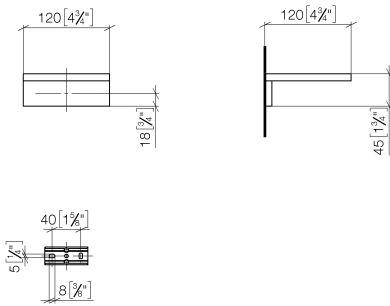

Soap dish wall model - Brushed Dark Platinum

MEM

83 410 780

- width 120mm
- height 45 mm
- 120mm projection

Fits: MEM, CYO

	Brushed Dark Platinum	83 410 780-99
	Chrome	83 410 780-00
	Brushed Platinum	83 410 780-06
	Platinum	83 410 780-08
	Dark Chrome	83 410 780-19
	Brushed Durabross (23kt Gold)	83 410 780-28
	Brushed Champagne (22kt Gold)	83 410 780-46
	Champagne (22kt Gold)	83 410 780-47

Soap dish wall model - Brushed Dark Platinum

83 410 780

mm [inches]

83 410 780

Parts for other  
finishes can be found  
here: [Chrome](#)

## Soap dish wall model - Brushed Dark Platinum

MEM

83 410 780