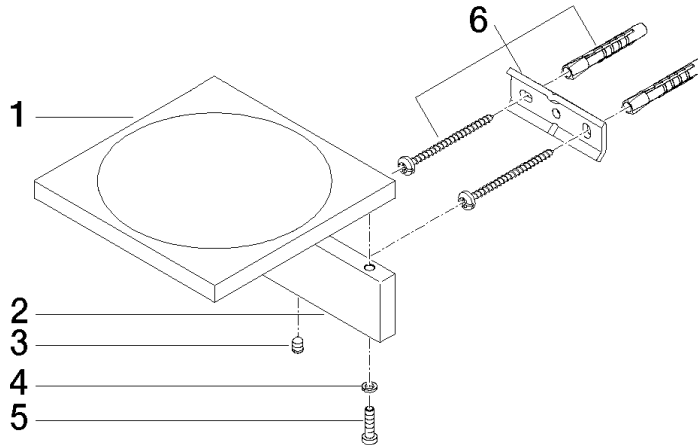

Soap dish wall model - Brushed Dark Platinum

MEM

83 410 780

- width 120mm
- height 45 mm
- 120mm projection

Fits: MEM, CYO

	Brushed Dark Platinum	83 410 780-99
	Chrome	83 410 780-00
	Brushed Platinum	83 410 780-06
	Platinum	83 410 780-08
	Dark Chrome	83 410 780-19
	Brushed Durabross (23kt Gold)	83 410 780-28
	Brushed Champagne (22kt Gold)	83 410 780-46
	Champagne (22kt Gold)	83 410 780-47

Soap dish wall model - Brushed Dark Platinum

83 410 780

mm [inches]

83 410 780

Parts for other  
finishes can be found  
here: [Chrome](#)