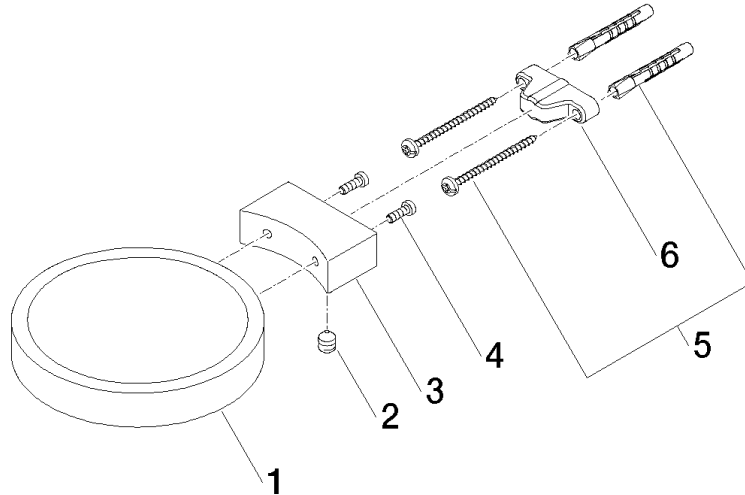

83 410 979

- width 120mm
- height 20 mm
- 145mm projection

Fits: MADISON, MEM, TARA, CL.1, LISSÉ,  
VAIA, META, CYO

	Platinum	83 410 979-08
	Chrome	83 410 979-00
	Brushed Platinum	83 410 979-06
	Durabress (23kt Gold)	83 410 979-09
	Dark Chrome	83 410 979-19
	Light Gold	83 410 979-26
	Brushed Light Gold	83 410 979-27
	Brushed Durabress (23kt Gold)	83 410 979-28
	Matte Black	83 410 979-33
	Brushed Bronze	83 410 979-42
	Brushed Champagne (22kt Gold)	83 410 979-46
	Champagne (22kt Gold)	83 410 979-47
	Brushed Chrome	83 410 979-93
	Brushed Dark Platinum	83 410 979-99

83 410 979

mm [inches]

83 410 979

**Product version from 10/1/2023**

Parts for other  
finishes can be found  
here: [Chrome](#)

Soap dish wall model - Platinum

MADISON

83 410 979

**Spare parts list**

**Product version from 10/1/2023**

No.	Item Number	Name	Quantity used	Delivery time
	08 17 97 570-08	dish	7	40