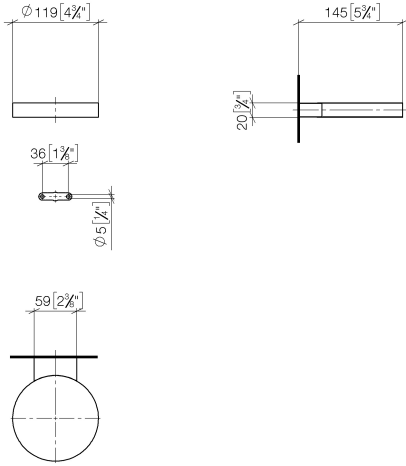

83 410 979

- width 120mm
- height 20 mm
- 145mm projection

Fits: MADISON, MEM, TARA, CL.1, LISSÉ,
VAIA, META, CYO

	Light Gold	83 410 979-26
	Chrome	83 410 979-00
	Brushed Platinum	83 410 979-06
	Platinum	83 410 979-08
	Durabress (23kt Gold)	83 410 979-09
	Dark Chrome	83 410 979-19
	Brushed Light Gold	83 410 979-27
	Brushed Durabress (23kt Gold)	83 410 979-28
	Matte Black	83 410 979-33
	Brushed Bronze	83 410 979-42
	Brushed Champagne (22kt Gold)	83 410 979-46
	Champagne (22kt Gold)	83 410 979-47
	Brushed Chrome	83 410 979-93
	Brushed Dark Platinum	83 410 979-99

83 410 979

mm [inches]

83 410 979

Product version from 10/1/2023

Parts for other
finishes can be found
here: [Chrome](#)

Soap dish wall model - Light Gold

MADISON

83 410 979

Spare parts list

Product version from 10/1/2023

No.	Item Number	Name	Quantity used	Delivery time
	08 17 97 570-26	dish	7	60