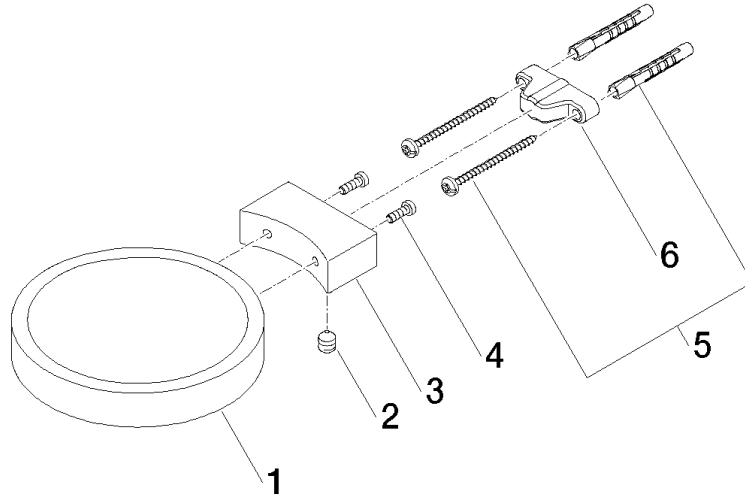

**Soap dish wall model - Brushed Durabronz (23kt Gold)**

MADISON

83 410 979

- width 120mm
- height 20 mm
- 145mm projection

Fits: MADISON, MEM, TARA, CL.1, LISSÉ,  
VAIA, META, CYO

	Brushed Durabronz (23kt Gold)	83 410 979-28
	Chrome	83 410 979-00
	Brushed Platinum	83 410 979-06
	Platinum	83 410 979-08
	Durabronz (23kt Gold)	83 410 979-09
	Dark Chrome	83 410 979-19
	Light Gold	83 410 979-26
	Brushed Light Gold	83 410 979-27
	Matte Black	83 410 979-33
	Brushed Bronze	83 410 979-42
	Brushed Champagne (22kt Gold)	83 410 979-46
	Champagne (22kt Gold)	83 410 979-47
	Brushed Chrome	83 410 979-93
	Brushed Dark Platinum	83 410 979-99

83 410 979

mm [inches]

83 410 979

**Product version from 10/1/2023**

Parts for other  
finishes can be found  
here: Chrome

Soap dish wall model - Brushed Durabross (23kt Gold)

MADISON

83 410 979

**Spare parts list**

**Product version from 10/1/2023**

No.	Item Number	Name	Quantity used	Delivery time
	08 17 97 570-28	dish	7	20