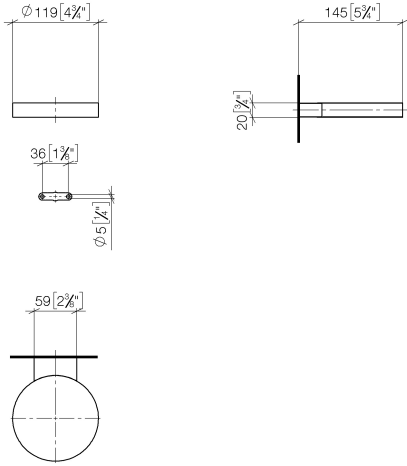

**Soap dish wall model - Brushed Durabronz (23kt Gold)**

MADISON

83 410 979

- width 120mm
- height 20 mm
- 145mm projection

Fits: MADISON, MEM, TARA, CL.1, LISSÉ,  
VAIA, META, CYO

	Brushed Durabronz (23kt Gold)	83 410 979-28
	Chrome	83 410 979-00
	Brushed Platinum	83 410 979-06
	Platinum	83 410 979-08
	Durabronz (23kt Gold)	83 410 979-09
	Dark Chrome	83 410 979-19
	Light Gold	83 410 979-26
	Brushed Light Gold	83 410 979-27
	Matte Black	83 410 979-33
	Brushed Bronze	83 410 979-42
	Brushed Champagne (22kt Gold)	83 410 979-46
	Champagne (22kt Gold)	83 410 979-47
	Brushed Chrome	83 410 979-93
	Brushed Dark Platinum	83 410 979-99

83 410 979

mm [inches]

83 410 979

**Product version from 10/1/2023**

Parts for other  
finishes can be found  
here: Chrome

Soap dish wall model - Brushed Durabross (23kt Gold)

MADISON

83 410 979