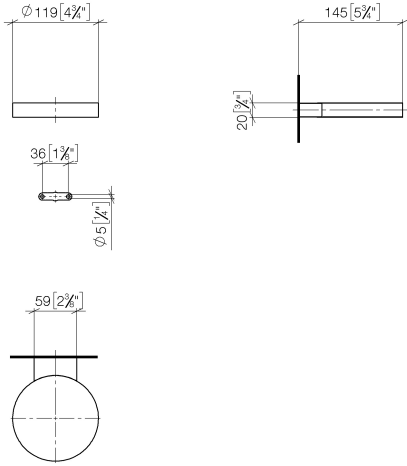

**Soap dish wall model - Champagne (22kt Gold)**

MADISON

83 410 979

- width 120mm
- height 20 mm
- 145mm projection

Fits: MADISON, MEM, TARA, CL.1, LISSÉ,  
VAIA, META, CYO

	Champagne (22kt Gold)	83 410 979-47
	Chrome	83 410 979-00
	Brushed Platinum	83 410 979-06
	Platinum	83 410 979-08
	Durabrace (23kt Gold)	83 410 979-09
	Dark Chrome	83 410 979-19
	Light Gold	83 410 979-26
	Brushed Light Gold	83 410 979-27
	Brushed Durabrace (23kt Gold)	83 410 979-28
	Matte Black	83 410 979-33
	Brushed Bronze	83 410 979-42
	Brushed Champagne (22kt Gold)	83 410 979-46
	Brushed Chrome	83 410 979-93
	Brushed Dark Platinum	83 410 979-99

83 410 979

mm [inches]

83 410 979

**Product version from 10/1/2023**

Parts for other  
finishes can be found  
here: [Chrome](#)

Soap dish wall model - Champagne (22kt Gold)

MADISON

83 410 979