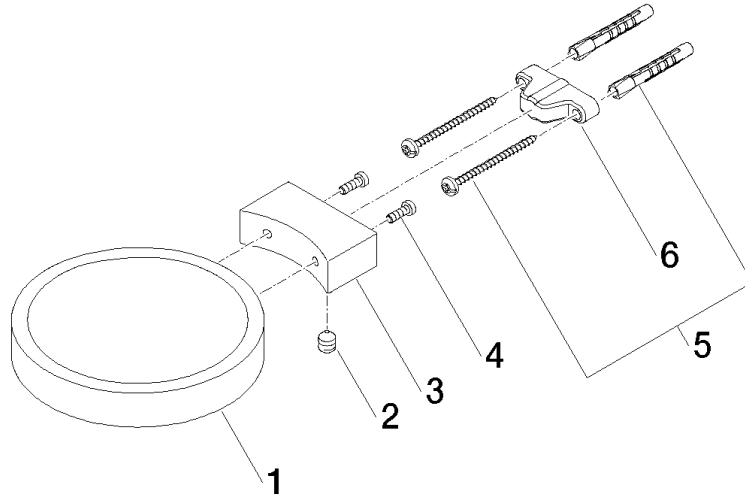

**Soap dish wall model - Champagne (22kt Gold)**

MADISON

83 410 979

- width 120mm
- height 20 mm
- 145mm projection

Fits: MADISON, MEM, TARA, CL.1, LISSÉ,  
VAIA, META, CYO

	Champagne (22kt Gold)	83 410 979-47
	Chrome	83 410 979-00
	Brushed Platinum	83 410 979-06
	Platinum	83 410 979-08
	Durabrace (23kt Gold)	83 410 979-09
	Dark Chrome	83 410 979-19
	Light Gold	83 410 979-26
	Brushed Light Gold	83 410 979-27
	Brushed Durabrace (23kt Gold)	83 410 979-28
	Matte Black	83 410 979-33
	Brushed Bronze	83 410 979-42
	Brushed Champagne (22kt Gold)	83 410 979-46
	Brushed Chrome	83 410 979-93
	Brushed Dark Platinum	83 410 979-99

83 410 979

mm [inches]

83 410 979

**Product version from 10/1/2023**

Parts for other  
finishes can be found  
here: [Chrome](#)

Soap dish wall model - Champagne (22kt Gold)

MADISON

83 410 979