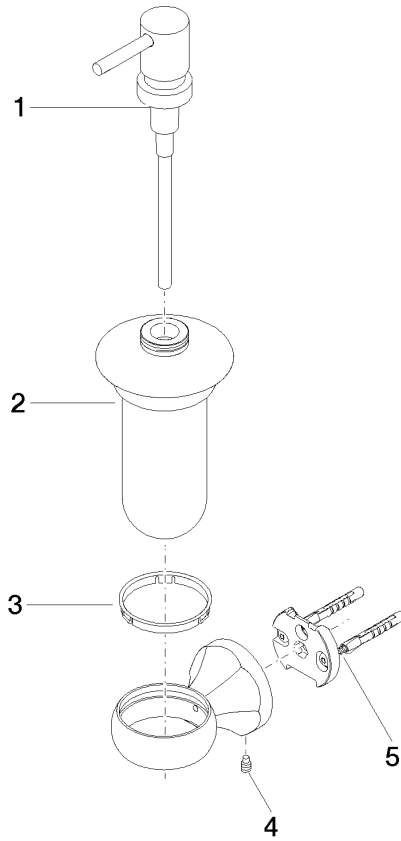

83 435 361

- bottle made of opal glass
- width 85mm
- height 200 mm
- 250 ml bottle
- 121mm projection

	Chrome	83 435 361-00
	Brushed Platinum	83 435 361-06
	Platinum	83 435 361-08
	Durabress (23kt Gold)	83 435 361-09
	Brushed Durabress (23kt Gold)	83 435 361-28
	Brushed Dark Platinum	83 435 361-99

83 435 361

mm [inches]

83 435 361

Parts for other
finishes can be found
here: Brushed
Platinum

MADISON Dispenser wall model - Chrome

MADISON

83 435 361

Spare parts list

No.	Item Number	Name	Quantity used	Delivery time
	90 10 10 535 01-00	dispenser	5	10