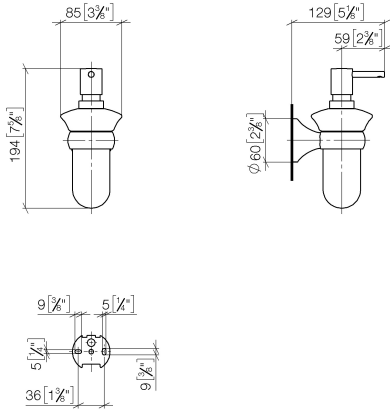

83 435 361

- bottle made of opal glass
- width 85mm
- height 200 mm
- 250 ml bottle
- 121mm projection

	Chrome	83 435 361-00
	Brushed Platinum	83 435 361-06
	Platinum	83 435 361-08
	Durabress (23kt Gold)	83 435 361-09
	Brushed Durabress (23kt Gold)	83 435 361-28
	Brushed Dark Platinum	83 435 361-99

83 435 361

mm [inches]

83 435 361

Parts for other
finishes can be found
here: Brushed
Platinum

MADISON Dispenser wall model - Chrome

MADISON

83 435 361

Spare parts list

No.	Item Number	Name	Quantity used	Delivery time
	90 10 10 535 01-00	dispenser	5	10