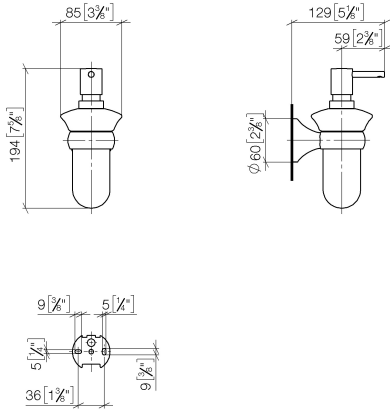

83 435 361

- bottle made of opal glass
- width 85mm
- height 200 mm
- 250 ml bottle
- 121mm projection

	Platinum	83 435 361-08
	Chrome	83 435 361-00
	Brushed Platinum	83 435 361-06
	Durabress (23kt Gold)	83 435 361-09
	Brushed Durabress (23kt Gold)	83 435 361-28
	Brushed Dark Platinum	83 435 361-99

83 435 361

mm [inches]

83 435 361

Parts for other
finishes can be found
here: [Chrome](#)

MADISON Dispenser wall model - Platinum

MADISON

83 435 361

Spare parts list

No.	Item Number	Name	Quantity used	Delivery time
	90 10 10 535 01-08	dispenser	5	40