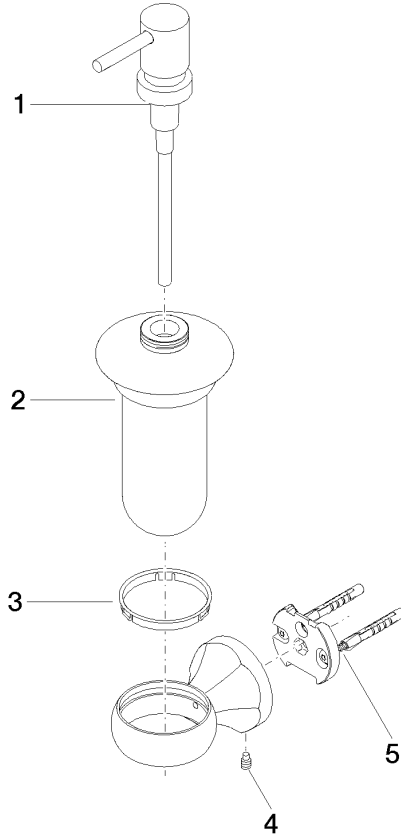

83 435 361

- bottle made of opal glass
- width 85mm
- height 200 mm
- 250 ml bottle
- 121mm projection

	Platinum	83 435 361-08
	Chrome	83 435 361-00
	Brushed Platinum	83 435 361-06
	Durabress (23kt Gold)	83 435 361-09
	Brushed Durabress (23kt Gold)	83 435 361-28
	Brushed Dark Platinum	83 435 361-99

83 435 361

mm [inches]

83 435 361

Parts for other
finishes can be found
here: [Chrome](#)

MADISON Dispenser wall model - Platinum

MADISON

83 435 361

Spare parts list

No.	Item Number	Name	Quantity used	Delivery time
	90 10 10 535 01-08	dispenser	5	40