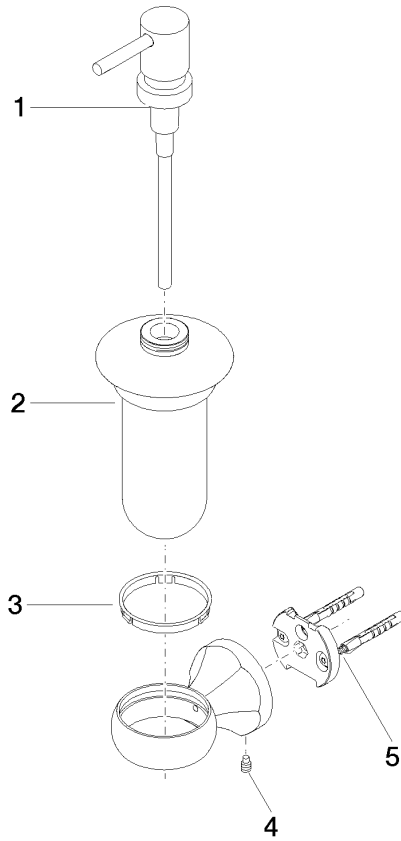

83 435 361

- bottle made of opal glass
- width 85mm
- height 200 mm
- 250 ml bottle
- 121mm projection

	Brushed Durabronz (23kt Gold)	83 435 361-28
	Chrome	83 435 361-00
	Brushed Platinum	83 435 361-06
	Platinum	83 435 361-08
	Durabronz (23kt Gold)	83 435 361-09
	Brushed Dark Platinum	83 435 361-99

MADISON Dispenser wall model - Brushed Durabronz (23kt Gold)

MADISON

83 435 361

mm [inches]

83 435 361

Parts for other
finishes can be found
here: [Chrome](#)

MADISON Dispenser wall model - Brushed Durabronz (23kt Gold)

MADISON

83 435 361

Spare parts list

No.	Item Number	Name	Quantity used	Delivery time
	90 10 10 535 01-28	dispenser	5	20