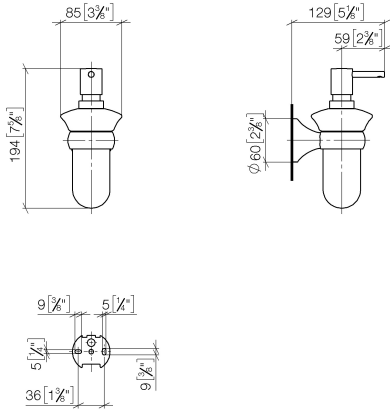

83 435 361

- bottle made of opal glass
- width 85mm
- height 200 mm
- 250 ml bottle
- 121mm projection

	Brushed Durabronz (23kt Gold)	83 435 361-28
	Chrome	83 435 361-00
	Brushed Platinum	83 435 361-06
	Platinum	83 435 361-08
	Durabronz (23kt Gold)	83 435 361-09
	Brushed Dark Platinum	83 435 361-99

MADISON Dispenser wall model - Brushed Durabronz (23kt Gold)

MADISON

83 435 361

mm [inches]

83 435 361

Parts for other
finishes can be found
here: [Chrome](#)

MADISON Dispenser wall model - Brushed Durabronz (23kt Gold)

MADISON

83 435 361

Spare parts list

No.	Item Number	Name	Quantity used	Delivery time
	90 10 10 535 01-28	dispenser	5	20