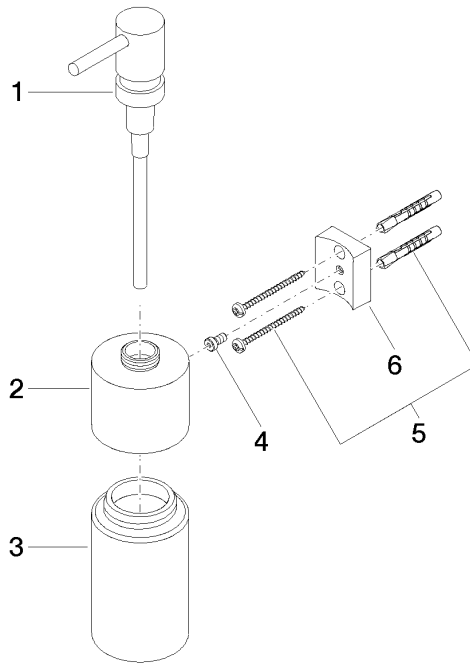

EDITION PRO Dispenser wall model - Chrome

---

83 435 626

Parts for other
finishes can be found
here: [Matte Black](#)