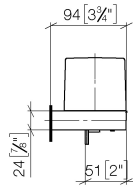

Dispenser wall model - Chrome

83 435 832

- width 78mm
- height 108 mm
- 250 ml bottle
- 94mm projection

	Chrome	83 435 832-00
	Soft Black	83 435 832-69

Dispenser wall model - Chrome

83 435 832

mm [inches]

Dispenser wall model - Chrome

83 435 832

Product version from 1/1/2023

Parts for other
finishes can be found
here: [Soft Black](#)

Dispenser wall model - Chrome

83 435 832

Spare parts list

Product version from 1/1/2023

No.	Item Number	Name	Quantity used	Delivery time
	05 30 31 025 00 90	fixing set	1	2