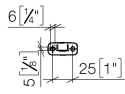

Dispenser wall model - Chrome

83 435 832

- width 78mm
- height 108 mm
- 250 ml bottle
- 94mm projection

	Chrome	83 435 832-00
	Soft Black	83 435 832-69

Dispenser wall model - Chrome

83 435 832

mm [inches]

Dispenser wall model - Chrome