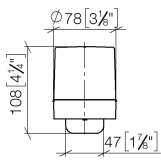

Dispenser wall model - Chrome

83 435 832

- width 78mm
- height 108 mm
- 250 ml bottle
- 94mm projection

	Chrome	83 435 832-00
	Soft Black	83 435 832-69

Dispenser wall model - Chrome

83 435 832

mm [inches]

Dispenser wall model - Chrome

83 435 832

Product version from 1/1/2023

Parts for other
finishes can be found
here: [Soft Black](#)

Dispenser wall model - Chrome

83 435 832

Spare parts list

Product version from 1/1/2023

No.	Item Number	Name	Quantity used	Delivery time
	05 30 31 025 00 90	fixing set	1	2