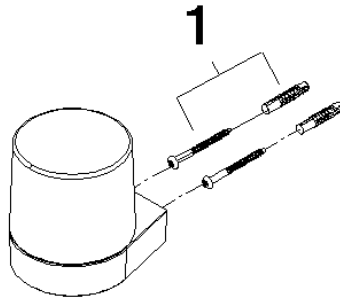

Dispenser wall model - Chrome

83 435 832

- width 78mm
- height 108 mm
- 250 ml bottle
- 94mm projection

	Chrome	83 435 832-00
	Soft Black	83 435 832-69

Dispenser wall model - Chrome

83 435 832

mm [inches]

Dispenser wall model - Chrome

83 435 832

Product version from 1/1/2023

Parts for other
finishes can be found
here: [Soft Black](#)

Dispenser wall model - Chrome

83 435 832

Spare parts list

Product version from 1/1/2023

No.	Item Number	Name	Quantity used	Delivery time
	05 30 31 025 00 90	fixing set	1	2