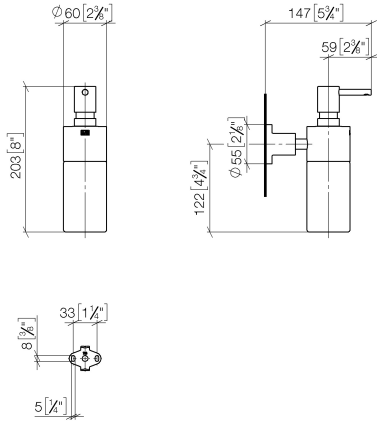

83 435 892

- bottle made of crystal glass, matt
- width 60mm
- height 200 mm
- rosette Ø 55 mm
- 250 ml bottle
- 144mm projection

	Chrome	83 435 892-00
	Brushed Platinum	83 435 892-06
	Platinum	83 435 892-08
	Dark Chrome	83 435 892-19
	Brushed Durabronze (23kt Gold)	83 435 892-28
	Matte Black	83 435 892-33
	Brushed Bronze	83 435 892-42
	Brushed Champagne (22kt Gold)	83 435 892-46
	Champagne (22kt Gold)	83 435 892-47
	Brushed Chrome	83 435 892-93
	Brushed Dark Platinum	83 435 892-99

83 435 892

mm [inches]

83 435 892

Product version from 4/1/2024

Parts for other
finishes can be found
here: Brushed
Platinum

83 435 892

Spare parts list

Product version from 4/1/2024

No.	Item Number	Name	Quantity used	Delivery time
	90 10 10 535 00-00	dispenser	10	10