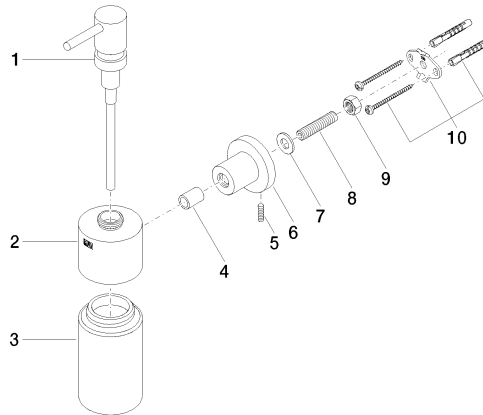

83 435 892

- bottle made of crystal glass, matt
- width 60mm
- height 200 mm
- rosette Ø 55 mm
- 250 ml bottle
- 144mm projection

	Chrome	83 435 892-00
	Brushed Platinum	83 435 892-06
	Platinum	83 435 892-08
	Dark Chrome	83 435 892-19
	Brushed Durabronze (23kt Gold)	83 435 892-28
	Matte Black	83 435 892-33
	Brushed Bronze	83 435 892-42
	Brushed Champagne (22kt Gold)	83 435 892-46
	Champagne (22kt Gold)	83 435 892-47
	Brushed Chrome	83 435 892-93
	Brushed Dark Platinum	83 435 892-99

83 435 892

mm [inches]

83 435 892

Product version from 4/1/2024

Parts for other
finishes can be found
here: Brushed
Platinum

83 435 892

Spare parts list

Product version from 4/1/2024

No.	Item Number	Name	Quantity used	Delivery time
	90 10 10 535 00-00	dispenser	10	10