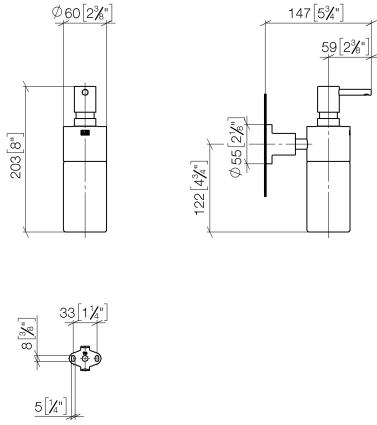

83 435 892

- bottle made of crystal glass, matt
- width 60mm
- height 200 mm
- rosette Ø 55 mm
- 250 ml bottle
- 144mm projection

	Platinum	83 435 892-08
	Chrome	83 435 892-00
	Brushed Platinum	83 435 892-06
	Dark Chrome	83 435 892-19
	Brushed Durabronze (23kt Gold)	83 435 892-28
	Matte Black	83 435 892-33
	Brushed Bronze	83 435 892-42
	Brushed Champagne (22kt Gold)	83 435 892-46
	Champagne (22kt Gold)	83 435 892-47
	Brushed Chrome	83 435 892-93
	Brushed Dark Platinum	83 435 892-99

83 435 892

mm [inches]

83 435 892

Product version from 4/1/2024

Parts for other
finishes can be found
here: [Chrome](#)

83 435 892

Spare parts list

Product version from 4/1/2024

No.	Item Number	Name	Quantity used	Delivery time
	90 10 10 535 00-08	dispenser	10	40