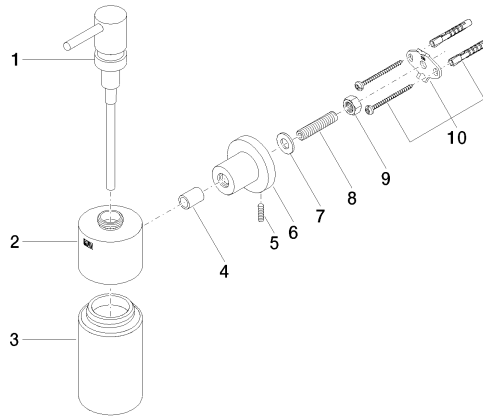

83 435 892

- bottle made of crystal glass, matt
- width 60mm
- height 200 mm
- rosette Ø 55 mm
- 250 ml bottle
- 144mm projection

	Platinum	83 435 892-08
	Chrome	83 435 892-00
	Brushed Platinum	83 435 892-06
	Dark Chrome	83 435 892-19
	Brushed Durabronze (23kt Gold)	83 435 892-28
	Matte Black	83 435 892-33
	Brushed Bronze	83 435 892-42
	Brushed Champagne (22kt Gold)	83 435 892-46
	Champagne (22kt Gold)	83 435 892-47
	Brushed Chrome	83 435 892-93
	Brushed Dark Platinum	83 435 892-99

83 435 892

mm [inches]

83 435 892

Product version from 4/1/2024

Parts for other
finishes can be found
here: [Chrome](#)

83 435 892

Spare parts list

Product version from 4/1/2024

No.	Item Number	Name	Quantity used	Delivery time
	90 10 10 535 00-08	dispenser	10	40