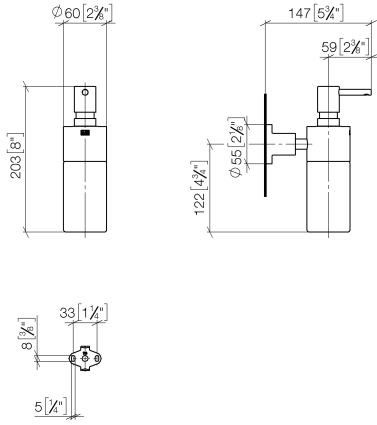

83 435 892

- bottle made of crystal glass, matt
- width 60mm
- height 200 mm
- rosette Ø 55 mm
- 250 ml bottle
- 144mm projection

	Dark Chrome	83 435 892-19
	Chrome	83 435 892-00
	Brushed Platinum	83 435 892-06
	Platinum	83 435 892-08
	Brushed Durabronze (23kt Gold)	83 435 892-28
	Matte Black	83 435 892-33
	Brushed Bronze	83 435 892-42
	Brushed Champagne (22kt Gold)	83 435 892-46
	Champagne (22kt Gold)	83 435 892-47
	Brushed Chrome	83 435 892-93
	Brushed Dark Platinum	83 435 892-99

83 435 892

mm [inches]

83 435 892

Parts for other
finishes can be found
here: [Chrome](#)

Spare parts list