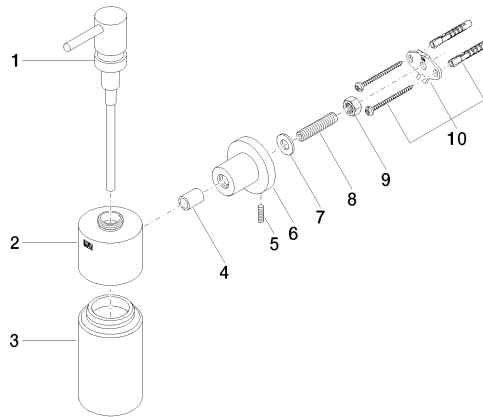

83 435 892

- bottle made of crystal glass, matt
- width 60mm
- height 200 mm
- rosette Ø 55 mm
- 250 ml bottle
- 144mm projection

	Dark Chrome	83 435 892-19
	Chrome	83 435 892-00
	Brushed Platinum	83 435 892-06
	Platinum	83 435 892-08
	Brushed Durabronze (23kt Gold)	83 435 892-28
	Matte Black	83 435 892-33
	Brushed Bronze	83 435 892-42
	Brushed Champagne (22kt Gold)	83 435 892-46
	Champagne (22kt Gold)	83 435 892-47
	Brushed Chrome	83 435 892-93
	Brushed Dark Platinum	83 435 892-99

83 435 892

mm [inches]

83 435 892

Parts for other
finishes can be found
here: [Chrome](#)

Spare parts list