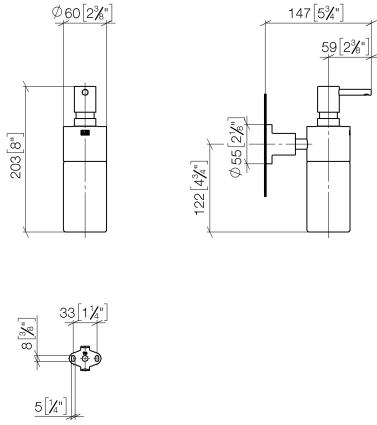

83 435 892

- bottle made of crystal glass, matt
- width 60mm
- height 200 mm
- rosette Ø 55 mm
- 250 ml bottle
- 144mm projection

	Brushed Champagne (22kt Gold)	83 435 892-46
	Chrome	83 435 892-00
	Brushed Platinum	83 435 892-06
	Platinum	83 435 892-08
	Dark Chrome	83 435 892-19
	Brushed Durabronze (23kt Gold)	83 435 892-28
	Matte Black	83 435 892-33
	Brushed Bronze	83 435 892-42
	Champagne (22kt Gold)	83 435 892-47
	Brushed Chrome	83 435 892-93
	Brushed Dark Platinum	83 435 892-99

83 435 892

mm [inches]

83 435 892

**Product version from 4/1/2024**

Parts for other  
finishes can be found  
here: [Chrome](#)

TARA Dispenser wall model - Brushed Champagne (22kt Gold)

TARA

83 435 892

**Spare parts list**

**Product version from 4/1/2024**

No.	Item Number	Name	Quantity used	Delivery time
	90 10 10 535 00-46	dispenser	10	30