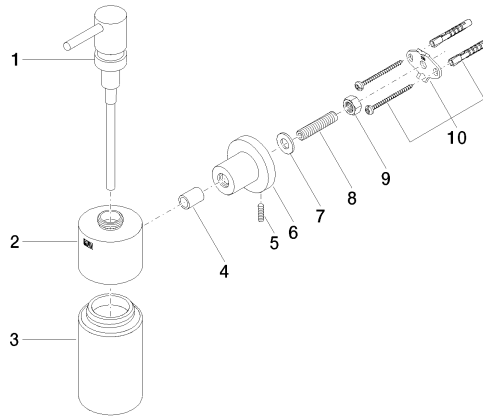

83 435 892

- bottle made of crystal glass, matt
- width 60mm
- height 200 mm
- rosette Ø 55 mm
- 250 ml bottle
- 144mm projection

	Brushed Champagne (22kt Gold)	83 435 892-46
	Chrome	83 435 892-00
	Brushed Platinum	83 435 892-06
	Platinum	83 435 892-08
	Dark Chrome	83 435 892-19
	Brushed Durabronze (23kt Gold)	83 435 892-28
	Matte Black	83 435 892-33
	Brushed Bronze	83 435 892-42
	Champagne (22kt Gold)	83 435 892-47
	Brushed Chrome	83 435 892-93
	Brushed Dark Platinum	83 435 892-99

83 435 892

mm [inches]

83 435 892

**Product version from 4/1/2024**

Parts for other  
finishes can be found  
here: [Chrome](#)

TARA Dispenser wall model - Brushed Champagne (22kt Gold)

TARA

83 435 892

**Spare parts list**

**Product version from 4/1/2024**

No.	Item Number	Name	Quantity used	Delivery time
	90 10 10 535 00-46	dispenser	10	30