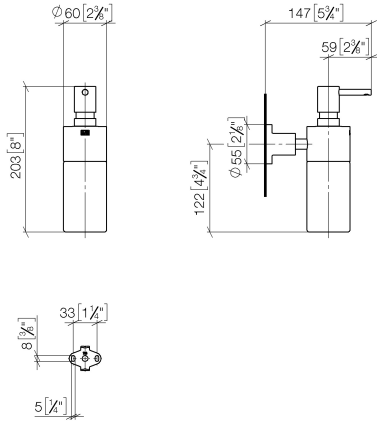

TARA Dispenser wall model - Brushed Chrome

TARA

83 435 892

- bottle made of crystal glass, matt
- width 60mm
- height 200 mm
- rosette Ø 55 mm
- 250 ml bottle
- 144mm projection

	Brushed Chrome	83 435 892-93
	Chrome	83 435 892-00
	Brushed Platinum	83 435 892-06
	Platinum	83 435 892-08
	Dark Chrome	83 435 892-19
	Brushed Durabronze (23kt Gold)	83 435 892-28
	Matte Black	83 435 892-33
	Brushed Bronze	83 435 892-42
	Brushed Champagne (22kt Gold)	83 435 892-46
	Champagne (22kt Gold)	83 435 892-47
	Brushed Dark Platinum	83 435 892-99

83 435 892

mm [inches]

83 435 892

Product version from 4/1/2024

Parts for other
finishes can be found
here: [Chrome](#)

TARA Dispenser wall model - Brushed Chrome

TARA

83 435 892

Spare parts list

Product version from 4/1/2024

No.	Item Number	Name	Quantity used	Delivery time
	90 10 10 535 00-93	dispenser	10	20