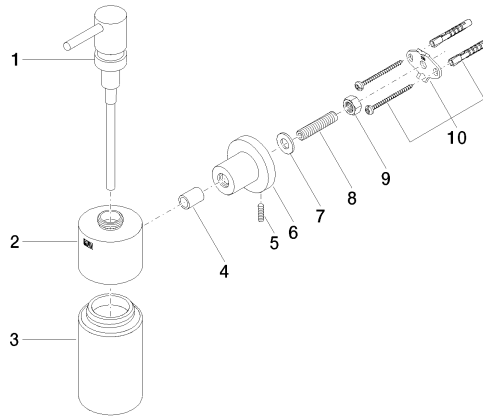

TARA Dispenser wall model - Brushed Chrome

TARA

83 435 892

- bottle made of crystal glass, matt
- width 60mm
- height 200 mm
- rosette Ø 55 mm
- 250 ml bottle
- 144mm projection

	Brushed Chrome	83 435 892-93
	Chrome	83 435 892-00
	Brushed Platinum	83 435 892-06
	Platinum	83 435 892-08
	Dark Chrome	83 435 892-19
	Brushed Durabronze (23kt Gold)	83 435 892-28
	Matte Black	83 435 892-33
	Brushed Bronze	83 435 892-42
	Brushed Champagne (22kt Gold)	83 435 892-46
	Champagne (22kt Gold)	83 435 892-47
	Brushed Dark Platinum	83 435 892-99

83 435 892

mm [inches]

83 435 892

Product version from 4/1/2024

Parts for other
finishes can be found
here: [Chrome](#)

TARA Dispenser wall model - Brushed Chrome

TARA

83 435 892

Spare parts list

Product version from 4/1/2024

No.	Item Number	Name	Quantity used	Delivery time
	90 10 10 535 00-93	dispenser	10	20