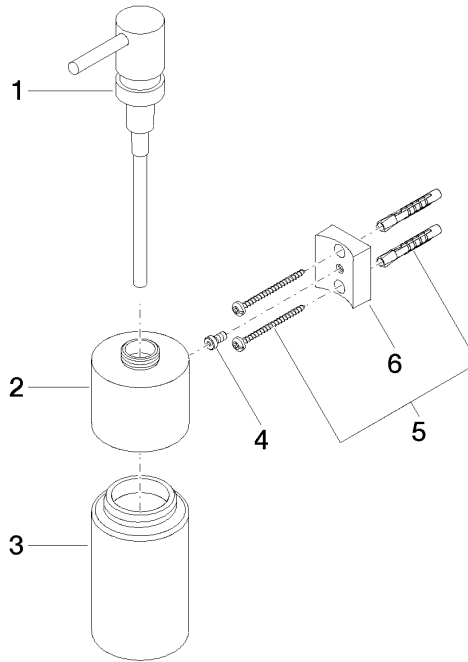

Dispenser wall model - Chrome

MADISON

83 435 970

- bottle made of crystal glass, matt
- width 60mm
- height 200 mm
- 250 ml bottle
- 96mm projection

Fits: MADISON, MEM, TARA, CL.1, LISSÉ,  
VAIA, META, CYO

83 435 970

mm [inches]

83 435 970

**Product version from 10/1/2023**

Parts for other  
finishes can be found  
here: Brushed  
Platinum

Dispenser wall model - Chrome

MADISON

83 435 970

**Spare parts list**

**Product version from 10/1/2023**

No.	Item Number	Name	Quantity used	Delivery time
	90 10 10 535 00-00	dispenser	6	10