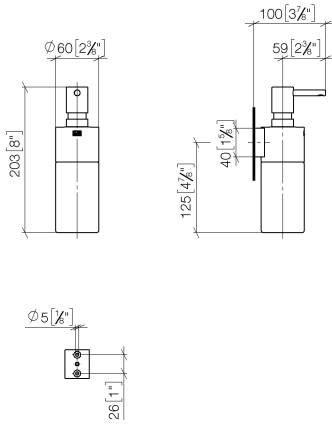

Dispenser wall model - Chrome

MADISON

83 435 970

- bottle made of crystal glass, matt
- width 60mm
- height 200 mm
- 250 ml bottle
- 96mm projection

Fits: MADISON, MEM, TARA, CL.1, LISSÉ,  
VAIA, META, CYO

83 435 970

mm [inches]

83 435 970

**Product version from 10/1/2023**

Parts for other  
finishes can be found  
here: Brushed  
Platinum

Dispenser wall model - Chrome

MADISON

83 435 970

**Spare parts list**

**Product version from 10/1/2023**

No.	Item Number	Name	Quantity used	Delivery time
	90 10 10 535 00-00	dispenser	6	10