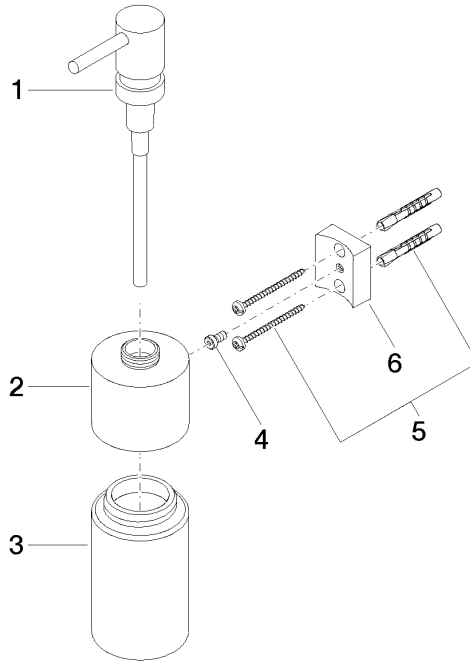

**Dispenser wall model - Dark Chrome**

MADISON

83 435 970

- bottle made of crystal glass, matt
- width 60mm
- height 200 mm
- 250 ml bottle
- 96mm projection

Fits: MADISON, MEM, TARA, CL.1, LISSÉ,  
VAIA, META, CYO

83 435 970

mm [inches]

83 435 970

Parts for other  
finishes can be found  
here: [Chrome](#)

## Spare parts list