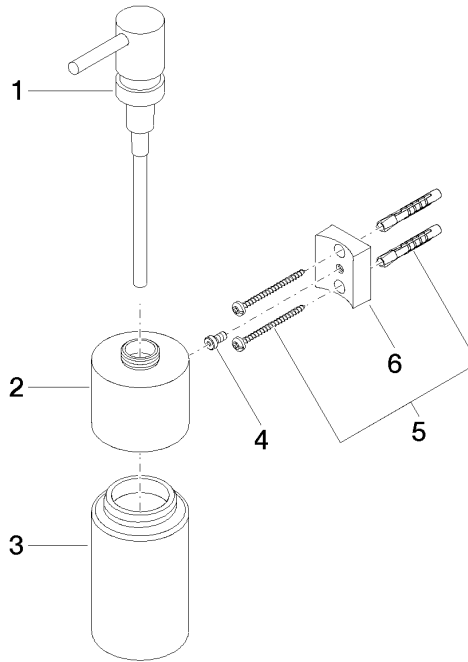

83 435 970

- bottle made of crystal glass, matt
- width 60mm
- height 200 mm
- 250 ml bottle
- 96mm projection

Fits: MADISON, MEM, TARA, CL.1, LISSÉ,
VAIA, META, CYO

	Light Gold	83 435 970-26
	Chrome	83 435 970-00
	Brushed Platinum	83 435 970-06
	Platinum	83 435 970-08
	Dark Chrome	83 435 970-19
	Brushed Light Gold	83 435 970-27
	Brushed Durabronze (23kt Gold)	83 435 970-28
	Matte Black	83 435 970-33
	Brushed Bronze	83 435 970-42
	Brushed Champagne (22kt Gold)	83 435 970-46
	Champagne (22kt Gold)	83 435 970-47
	Brushed Chrome	83 435 970-93
	Brushed Dark Platinum	83 435 970-99

83 435 970

mm [inches]

83 435 970

Product version from 10/1/2023

Parts for other finishes can be found here: [Chrome](#)

Dispenser wall model - Light Gold

MADISON

83 435 970

Spare parts list

Product version from 10/1/2023

No.	Item Number	Name	Quantity used	Delivery time
	90 10 10 535 00-26	dispenser	6	30