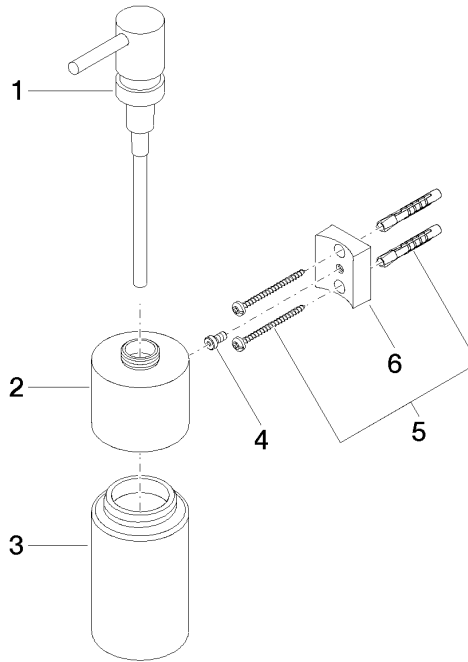

Dispenser wall model - Brushed Light Gold

MADISON

83 435 970

- bottle made of crystal glass, matt
- width 60mm
- height 200 mm
- 250 ml bottle
- 96mm projection

Fits: MADISON, MEM, TARA, CL.1, LISSÉ,  
VAIA, META, CYO

83 435 970

mm [inches]

83 435 970

**Product version from 10/1/2023**

Parts for other  
finishes can be found  
here: [Chrome](#)

Dispenser wall model - Brushed Light Gold

MADISON

83 435 970

**Spare parts list**

**Product version from 10/1/2023**

No.	Item Number	Name	Quantity used	Delivery time
	90 10 10 535 00-27	dispenser	6	30