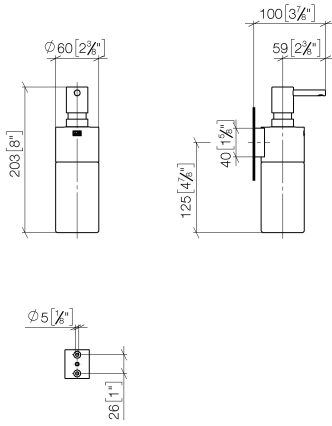

Dispenser wall model - Brushed Light Gold

MADISON

83 435 970

- bottle made of crystal glass, matt
- width 60mm
- height 200 mm
- 250 ml bottle
- 96mm projection

Fits: MADISON, MEM, TARA, CL.1, LISSÉ,  
VAIA, META, CYO

83 435 970

mm [inches]

83 435 970

**Product version from 10/1/2023**

Parts for other  
finishes can be found  
here: [Chrome](#)

Dispenser wall model - Brushed Light Gold

MADISON

83 435 970

**Spare parts list**

**Product version from 10/1/2023**

No.	Item Number	Name	Quantity used	Delivery time
	90 10 10 535 00-27	dispenser	6	30