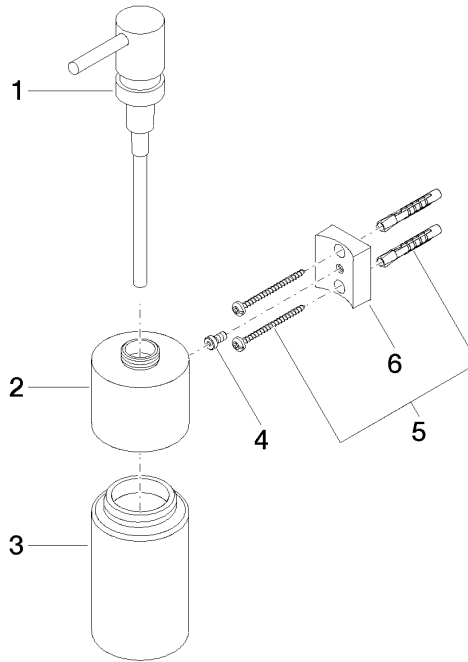

Dispenser wall model - Brushed Durabronz (23kt Gold)

MADISON

83 435 970

- bottle made of crystal glass, matt
- width 60mm
- height 200 mm
- 250 ml bottle
- 96mm projection

Fits: MADISON, MEM, TARA, CL.1, LISSÉ,
VAIA, META, CYO

83 435 970

mm [inches]

83 435 970

Product version from 10/1/2023

Parts for other
finishes can be found
here: [Chrome](#)

Dispenser wall model - Brushed Durabronz (23kt Gold)

MADISON

83 435 970

Spare parts list

Product version from 10/1/2023

No.	Item Number	Name	Quantity used	Delivery time
	90 10 10 535 00-28	dispenser	6	20