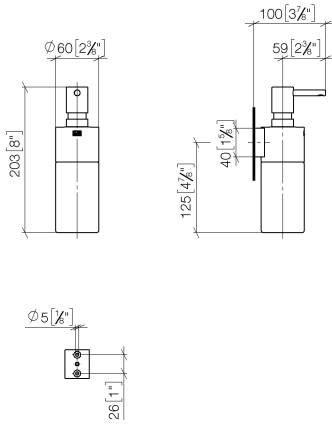

Dispenser wall model - Brushed Durabronz (23kt Gold)

MADISON

83 435 970

- bottle made of crystal glass, matt
- width 60mm
- height 200 mm
- 250 ml bottle
- 96mm projection

Fits: MADISON, MEM, TARA, CL.1, LISSÉ,
VAIA, META, CYO

83 435 970

mm [inches]

83 435 970

Product version from 10/1/2023

Parts for other
finishes can be found
here: [Chrome](#)

Dispenser wall model - Brushed Durabronz (23kt Gold)

MADISON

83 435 970

Spare parts list

Product version from 10/1/2023

No.	Item Number	Name	Quantity used	Delivery time
	90 10 10 535 00-28	dispenser	6	20