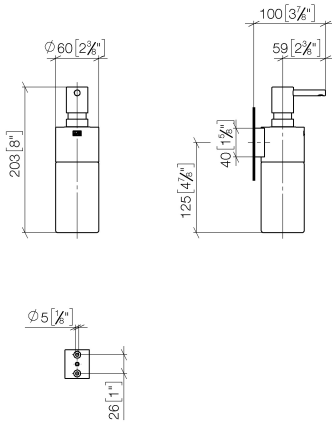

Dispenser wall model - Champagne (22kt Gold)

MADISON

83 435 970

- bottle made of crystal glass, matt
- width 60mm
- height 200 mm
- 250 ml bottle
- 96mm projection

Fits: MADISON, MEM, TARA, CL.1, LISSÉ,
VAIA, META, CYO

83 435 970

mm [inches]

83 435 970

Product version from 10/1/2023

Parts for other
finishes can be found
here: [Chrome](#)

Dispenser wall model - Champagne (22kt Gold)

MADISON

83 435 970

Spare parts list

Product version from 10/1/2023

No.	Item Number	Name	Quantity used	Delivery time
	90 10 10 535 00-47	dispenser	6	30