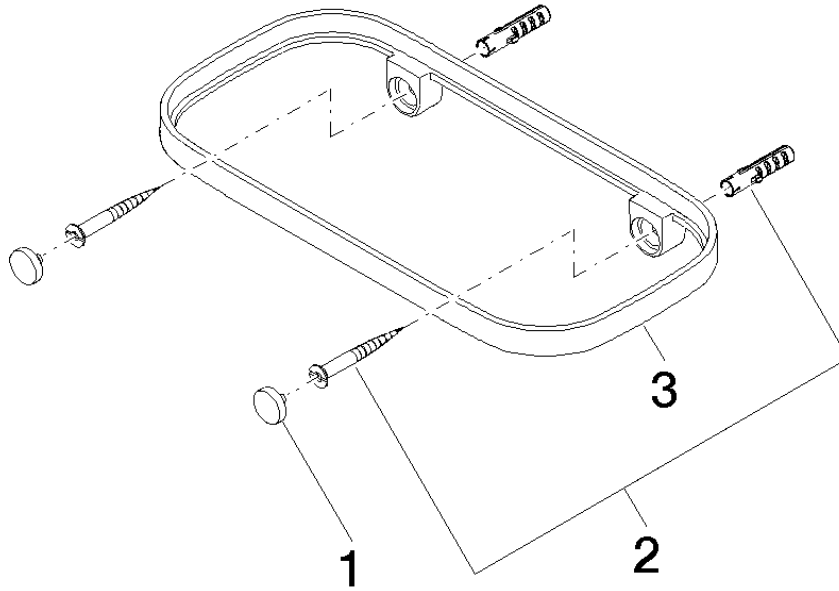

Required miscellaneous

Grid element - Taupe 82 481 970-53
•plastic grid elements

83 481 970

mm [inches]

83 481 970

Product version from 10/1/2023

Parts for other
finishes can be found
here: Brushed
Platinum