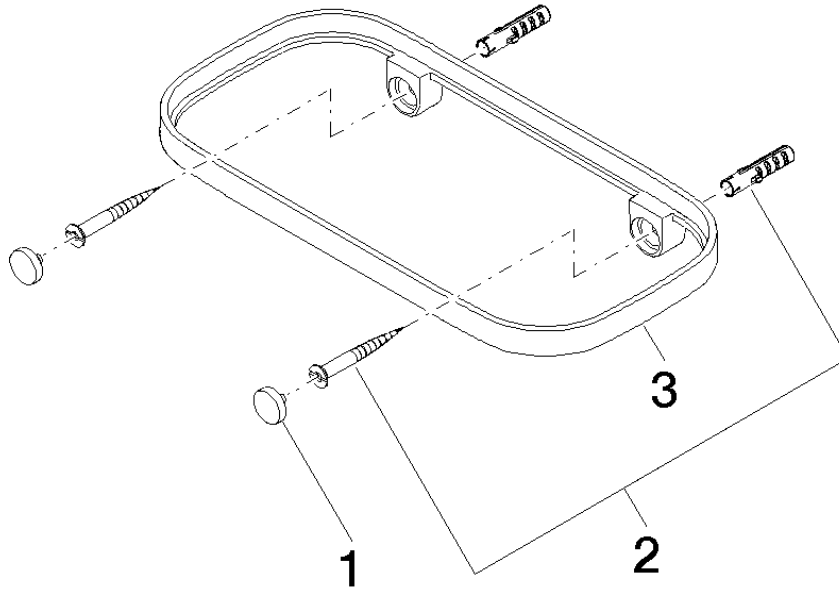

83 481 970

Product version from 10/1/2023

Parts for other finishes can be found here: [Chrome](#)