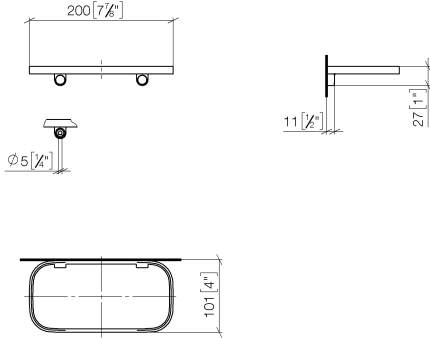

Shelf wall model - Brushed Champagne (22kt Gold)

IMO

83 481 970

- width 200mm
- height 26 mm
- 100mm projection
- without grid element

Fits: IMO, TARA, LISSÉ, META

	Brushed Champagne (22kt Gold)	83 481 970-46
	Chrome	83 481 970-00
	Brushed Platinum	83 481 970-06
	Platinum	83 481 970-08
	Dark Chrome	83 481 970-19
	Light Gold	83 481 970-26
	Brushed Light Gold	83 481 970-27
	Brushed Durabronze (23kt Gold)	83 481 970-28
	Matte Black	83 481 970-33
	Brushed Bronze	83 481 970-42
	Champagne (22kt Gold)	83 481 970-47
	Brushed Chrome	83 481 970-93
	Brushed Dark Platinum	83 481 970-99

Grid element - Light Grey 82 481 970-52
 •plastic grid elements

Required miscellaneous

Grid element - Taupe 82 481 970-53
 •plastic grid elements

83 481 970

mm [inches]

83 481 970

Product version from 10/1/2023