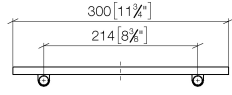

83 482 970

mm [inches]

83 482 970

Product version from 10/1/2023

Parts for other
finishes can be found
here: Brushed
Platinum

Shelf wall model - Chrome

TARA

83 482 970