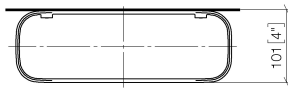

Shelf wall model - Chrome

TARA

83 482 970

- width 300mm
- height 26 mm
- 100mm projection
- without grid element

Fits: TARA, LISSÉ, META

	Chrome	83 482 970-00
	Brushed Platinum	83 482 970-06
	Platinum	83 482 970-08
	Dark Chrome	83 482 970-19
	Light Gold	83 482 970-26
	Brushed Light Gold	83 482 970-27
	Brushed Durabronze (23kt Gold)	83 482 970-28
	Matte Black	83 482 970-33
	Brushed Bronze	83 482 970-42
	Brushed Champagne (22kt Gold)	83 482 970-46
	Champagne (22kt Gold)	83 482 970-47
	Brushed Chrome	83 482 970-93
	Brushed Dark Platinum	83 482 970-99

83 482 970

mm [inches]

83 482 970

Product version from 10/1/2023

Parts for other
finishes can be found
here: Brushed
Platinum

Shelf wall model - Chrome

TARA

83 482 970