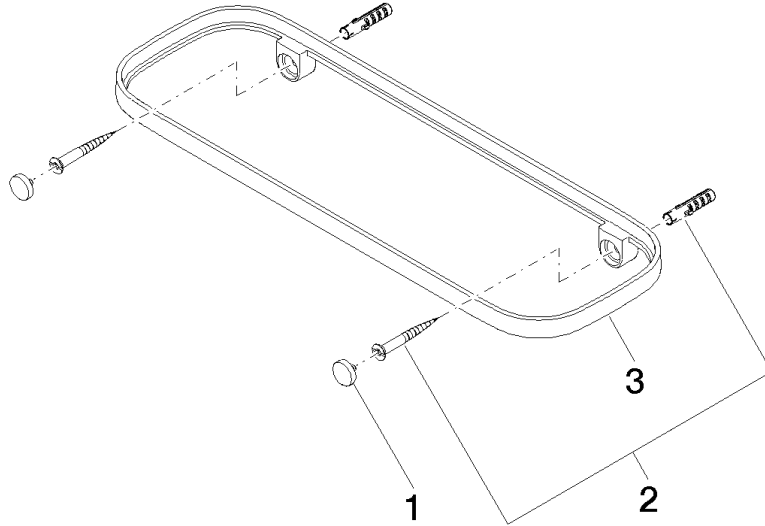

83 482 970

mm [inches]

83 482 970

Product version from 10/1/2023

Parts for other
finishes can be found
here: Brushed
Platinum

Shelf wall model - Chrome

TARA

83 482 970