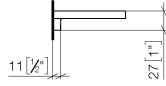

83 482 970

mm [inches]

83 482 970

Product version from 10/1/2023

Parts for other
finishes can be found
here: Brushed
Platinum

Shelf wall model - Chrome

TARA

83 482 970