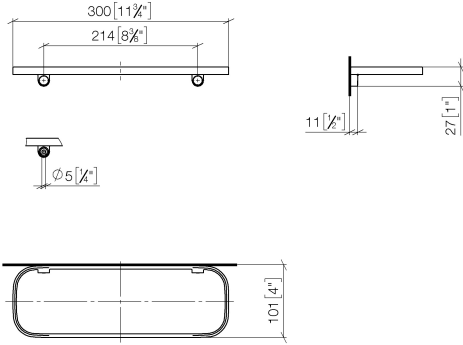

Shelf wall model - Platinum

TARA

83 482 970

- width 300mm
- height 26 mm
- 100mm projection
- without grid element

Fits: TARA, LISSÉ, META

	Platinum	83 482 970-08
	Chrome	83 482 970-00
	Brushed Platinum	83 482 970-06
	Dark Chrome	83 482 970-19
	Light Gold	83 482 970-26
	Brushed Light Gold	83 482 970-27
	Brushed Durabronze (23kt Gold)	83 482 970-28
	Matte Black	83 482 970-33
	Brushed Bronze	83 482 970-42
	Brushed Champagne (22kt Gold)	83 482 970-46
	Champagne (22kt Gold)	83 482 970-47
	Brushed Chrome	83 482 970-93
	Brushed Dark Platinum	83 482 970-99

Required miscellaneous

Grid element - Taupe 82 482 970-53
•plastic grid elements

83 482 970

mm [inches]

83 482 970

Product version from 10/1/2023

Parts for other
finishes can be found
here: [Chrome](#)

Shelf wall model - Platinum