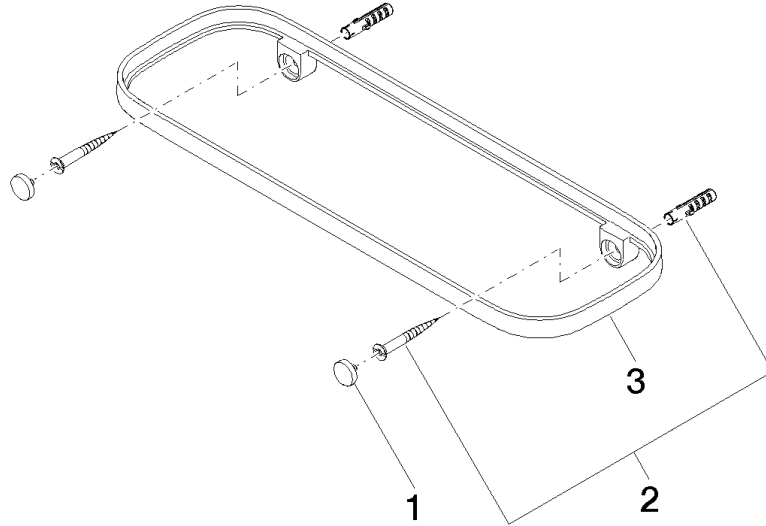

Shelf wall model - Platinum

TARA

83 482 970

- width 300mm
- height 26 mm
- 100mm projection
- without grid element

Fits: TARA, LISSÉ, META

	Platinum	83 482 970-08
	Chrome	83 482 970-00
	Brushed Platinum	83 482 970-06
	Dark Chrome	83 482 970-19
	Light Gold	83 482 970-26
	Brushed Light Gold	83 482 970-27
	Brushed Durabronze (23kt Gold)	83 482 970-28
	Matte Black	83 482 970-33
	Brushed Bronze	83 482 970-42
	Brushed Champagne (22kt Gold)	83 482 970-46
	Champagne (22kt Gold)	83 482 970-47
	Brushed Chrome	83 482 970-93
	Brushed Dark Platinum	83 482 970-99

Required miscellaneous

Grid element - Taupe 82 482 970-53
•plastic grid elements

83 482 970

mm [inches]

83 482 970

Product version from 10/1/2023

Parts for other
finishes can be found
here: [Chrome](#)

Shelf wall model - Platinum

TARA

83 482 970

Spare parts list

Product version from 10/1/2023

No.	Item Number	Name	Quantity used	Delivery time
	90 30 30 520 00-08	set	3	40