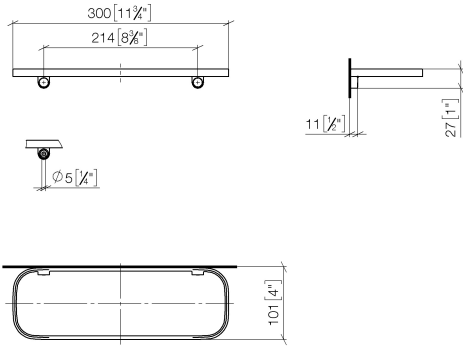

83 482 970

- width 300mm
- height 26 mm
- 100mm projection
- without grid element

Fits: TARA, LISSÉ, META

	Light Gold	83 482 970-26
	Chrome	83 482 970-00
	Brushed Platinum	83 482 970-06
	Platinum	83 482 970-08
	Dark Chrome	83 482 970-19
	Brushed Light Gold	83 482 970-27
	Brushed Durabronze (23kt Gold)	83 482 970-28
	Matte Black	83 482 970-33
	Brushed Bronze	83 482 970-42
	Brushed Champagne (22kt Gold)	83 482 970-46
	Champagne (22kt Gold)	83 482 970-47
	Brushed Chrome	83 482 970-93
	Brushed Dark Platinum	83 482 970-99

83 482 970

mm [inches]

83 482 970

Product version from 10/1/2023

Parts for other
finishes can be found
here: [Chrome](#)

Shelf wall model - Light Gold

TARA

83 482 970