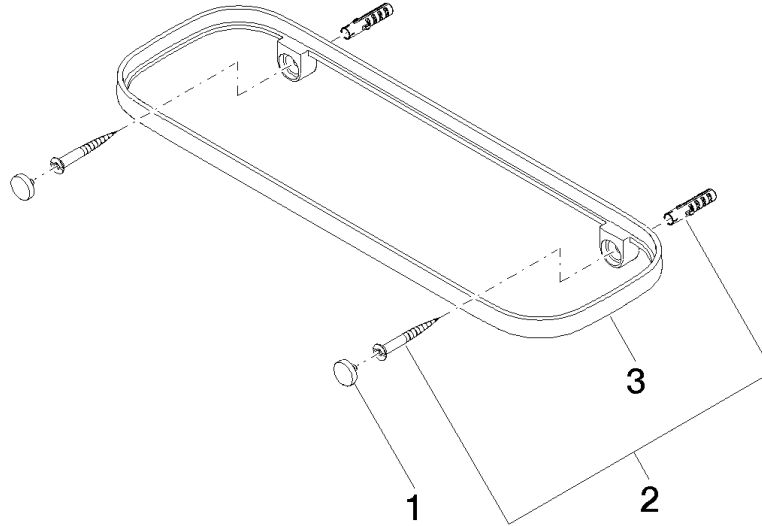

83 482 970

- width 300mm
- height 26 mm
- 100mm projection
- without grid element

Fits: TARA, LISSÉ, META

	Light Gold	83 482 970-26
	Chrome	83 482 970-00
	Brushed Platinum	83 482 970-06
	Platinum	83 482 970-08
	Dark Chrome	83 482 970-19
	Brushed Light Gold	83 482 970-27
	Brushed Durabronze (23kt Gold)	83 482 970-28
	Matte Black	83 482 970-33
	Brushed Bronze	83 482 970-42
	Brushed Champagne (22kt Gold)	83 482 970-46
	Champagne (22kt Gold)	83 482 970-47
	Brushed Chrome	83 482 970-93
	Brushed Dark Platinum	83 482 970-99

83 482 970

mm [inches]

83 482 970

Product version from 10/1/2023

Parts for other
finishes can be found
here: [Chrome](#)

Shelf wall model - Light Gold

TARA

83 482 970

Spare parts list

Product version from 10/1/2023

No.	Item Number	Name	Quantity used	Delivery time
	90 30 30 520 00-26	set	3	30