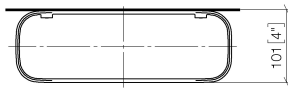

Shelf wall model - Brushed Light Gold

TARA

83 482 970

- width 300mm
- height 26 mm
- 100mm projection
- without grid element

Fits: TARA, LISSÉ, META

	Brushed Light Gold	83 482 970-27
	Chrome	83 482 970-00
	Brushed Platinum	83 482 970-06
	Platinum	83 482 970-08
	Dark Chrome	83 482 970-19
	Light Gold	83 482 970-26
	Brushed Durabronze (23kt Gold)	83 482 970-28
	Matte Black	83 482 970-33
	Brushed Bronze	83 482 970-42
	Brushed Champagne (22kt Gold)	83 482 970-46
	Champagne (22kt Gold)	83 482 970-47
	Brushed Chrome	83 482 970-93
	Brushed Dark Platinum	83 482 970-99

83 482 970

mm [inches]

83 482 970

**Product version from 10/1/2023**

Parts for other  
finishes can be found  
here: [Chrome](#)