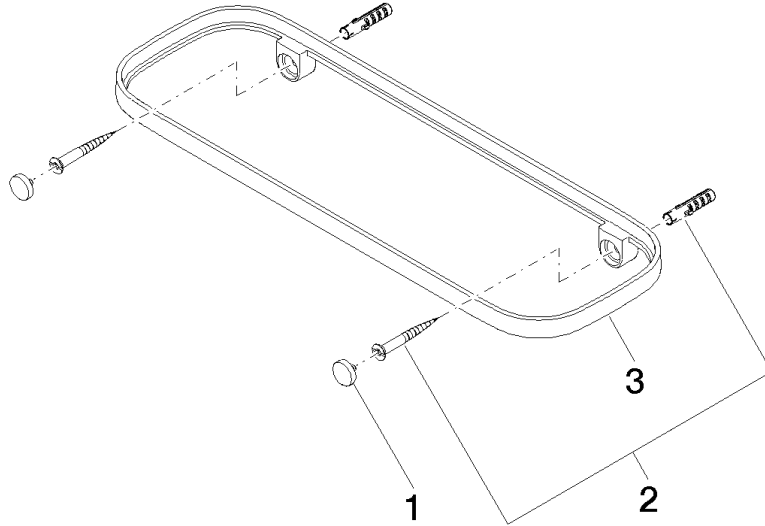

Shelf wall model - Brushed Light Gold

TARA

83 482 970

- width 300mm
- height 26 mm
- 100mm projection
- without grid element

Fits: TARA, LISSÉ, META

	Brushed Light Gold	83 482 970-27
	Chrome	83 482 970-00
	Brushed Platinum	83 482 970-06
	Platinum	83 482 970-08
	Dark Chrome	83 482 970-19
	Light Gold	83 482 970-26
	Brushed Durabronze (23kt Gold)	83 482 970-28
	Matte Black	83 482 970-33
	Brushed Bronze	83 482 970-42
	Brushed Champagne (22kt Gold)	83 482 970-46
	Champagne (22kt Gold)	83 482 970-47
	Brushed Chrome	83 482 970-93
	Brushed Dark Platinum	83 482 970-99

83 482 970

mm [inches]

83 482 970

**Product version from 10/1/2023**

Parts for other  
finishes can be found  
here: [Chrome](#)