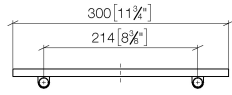

Shelf wall model - Brushed Light Gold

TARA

83 482 970

- width 300mm
- height 26 mm
- 100mm projection
- without grid element

Fits: TARA, LISSÉ, META

	Brushed Light Gold	83 482 970-27
	Chrome	83 482 970-00
	Brushed Platinum	83 482 970-06
	Platinum	83 482 970-08
	Dark Chrome	83 482 970-19
	Light Gold	83 482 970-26
	Brushed Durabronze (23kt Gold)	83 482 970-28
	Matte Black	83 482 970-33
	Brushed Bronze	83 482 970-42
	Brushed Champagne (22kt Gold)	83 482 970-46
	Champagne (22kt Gold)	83 482 970-47
	Brushed Chrome	83 482 970-93
	Brushed Dark Platinum	83 482 970-99

83 482 970

mm [inches]

83 482 970

**Product version from 10/1/2023**

Parts for other  
finishes can be found  
here: [Chrome](#)