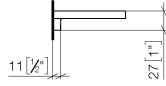

Shelf wall model - Brushed Light Gold

TARA

83 482 970

- width 300mm
- height 26 mm
- 100mm projection
- without grid element

Fits: TARA, LISSÉ, META

	Brushed Light Gold	83 482 970-27
	Chrome	83 482 970-00
	Brushed Platinum	83 482 970-06
	Platinum	83 482 970-08
	Dark Chrome	83 482 970-19
	Light Gold	83 482 970-26
	Brushed Durabronze (23kt Gold)	83 482 970-28
	Matte Black	83 482 970-33
	Brushed Bronze	83 482 970-42
	Brushed Champagne (22kt Gold)	83 482 970-46
	Champagne (22kt Gold)	83 482 970-47
	Brushed Chrome	83 482 970-93
	Brushed Dark Platinum	83 482 970-99

83 482 970

mm [inches]

83 482 970

**Product version from 10/1/2023**

Parts for other  
finishes can be found  
here: [Chrome](#)