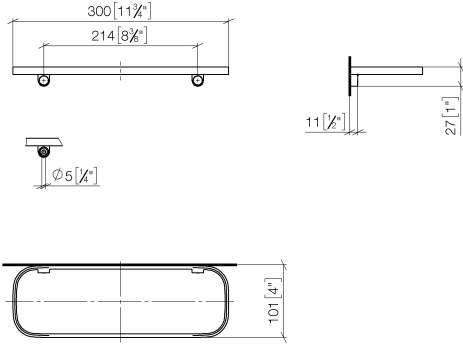

Shelf wall model - Brushed Durabronze (23kt Gold)

TARA

83 482 970

- width 300mm
- height 26 mm
- 100mm projection
- without grid element

Fits: TARA, LISSÉ, META

	Brushed Durabronze (23kt Gold)	83 482 970-28
	Chrome	83 482 970-00
	Brushed Platinum	83 482 970-06
	Platinum	83 482 970-08
	Dark Chrome	83 482 970-19
	Light Gold	83 482 970-26
	Brushed Light Gold	83 482 970-27
	Matte Black	83 482 970-33
	Brushed Bronze	83 482 970-42
	Brushed Champagne (22kt Gold)	83 482 970-46
	Champagne (22kt Gold)	83 482 970-47
	Brushed Chrome	83 482 970-93
	Brushed Dark Platinum	83 482 970-99

83 482 970

mm [inches]

83 482 970

Product version from 10/1/2023

Parts for other
finishes can be found
here: [Chrome](#)

Shelf wall model - Brushed Durabrass (23kt Gold)

TARA

83 482 970