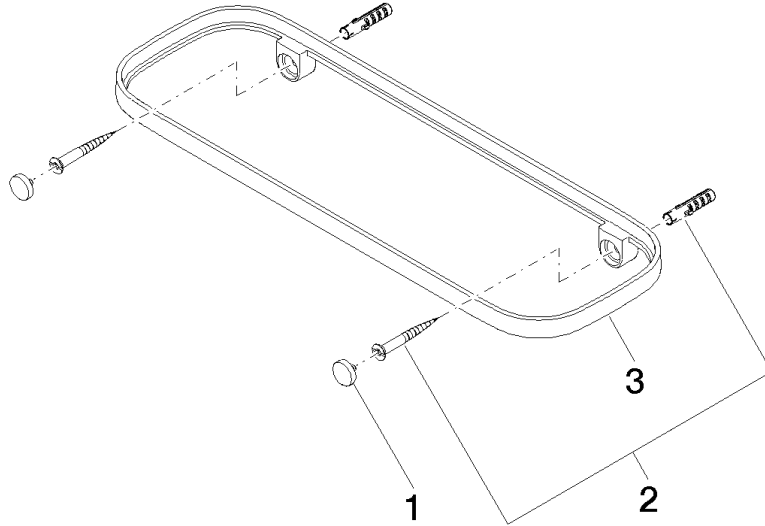

83 482 970

mm [inches]

83 482 970

Product version from 10/1/2023

Parts for other
finishes can be found
here: [Chrome](#)

Shelf wall model - Brushed Durabrass (23kt Gold)

TARA

83 482 970