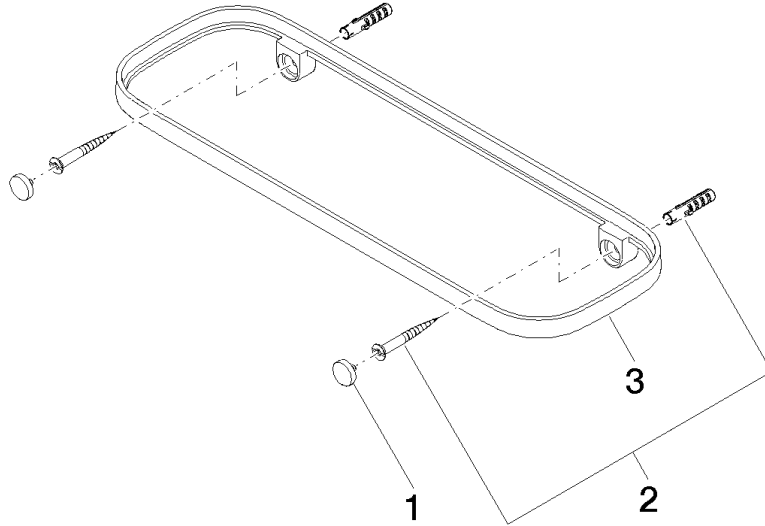

83 482 970

- width 300mm
- height 26 mm
- 100mm projection
- without grid element

Fits: TARA, LISSÉ, META

	Matte Black	83 482 970-33
	Chrome	83 482 970-00
	Brushed Platinum	83 482 970-06
	Platinum	83 482 970-08
	Dark Chrome	83 482 970-19
	Light Gold	83 482 970-26
	Brushed Light Gold	83 482 970-27
	Brushed Durabronze (23kt Gold)	83 482 970-28
	Brushed Bronze	83 482 970-42
	Brushed Champagne (22kt Gold)	83 482 970-46
	Champagne (22kt Gold)	83 482 970-47
	Brushed Chrome	83 482 970-93
	Brushed Dark Platinum	83 482 970-99

83 482 970

mm [inches]

83 482 970

Product version from 10/1/2023

Parts for other
finishes can be found
here: [Chrome](#)

Shelf wall model - Matte Black

TARA

83 482 970