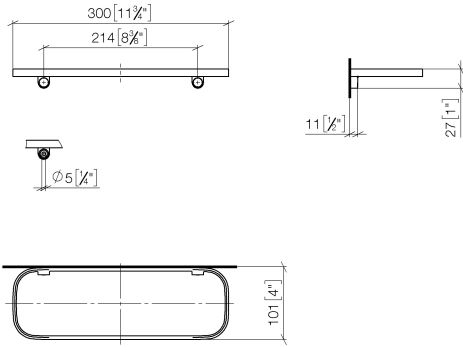

83 482 970

- width 300mm
- height 26 mm
- 100mm projection
- without grid element

Fits: TARA, LISSÉ, META

	Matte Black	83 482 970-33
	Chrome	83 482 970-00
	Brushed Platinum	83 482 970-06
	Platinum	83 482 970-08
	Dark Chrome	83 482 970-19
	Light Gold	83 482 970-26
	Brushed Light Gold	83 482 970-27
	Brushed Durabronze (23kt Gold)	83 482 970-28
	Brushed Bronze	83 482 970-42
	Brushed Champagne (22kt Gold)	83 482 970-46
	Champagne (22kt Gold)	83 482 970-47
	Brushed Chrome	83 482 970-93
	Brushed Dark Platinum	83 482 970-99

83 482 970

mm [inches]

83 482 970

Product version from 10/1/2023

Parts for other
finishes can be found
here: [Chrome](#)

Shelf wall model - Matte Black

TARA

83 482 970