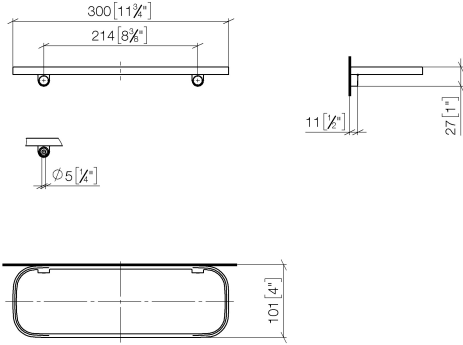

Shelf wall model - Champagne (22kt Gold)

TARA

83 482 970

- width 300mm
- height 26 mm
- 100mm projection
- without grid element

Fits: TARA, LISSÉ, META

	Champagne (22kt Gold)	83 482 970-47
	Chrome	83 482 970-00
	Brushed Platinum	83 482 970-06
	Platinum	83 482 970-08
	Dark Chrome	83 482 970-19
	Light Gold	83 482 970-26
	Brushed Light Gold	83 482 970-27
	Brushed Durabronze (23kt Gold)	83 482 970-28
	Matte Black	83 482 970-33
	Brushed Bronze	83 482 970-42
	Brushed Champagne (22kt Gold)	83 482 970-46
	Brushed Chrome	83 482 970-93
	Brushed Dark Platinum	83 482 970-99

Required miscellaneous

Grid element - Taupe	82 482 970-53
•plastic grid elements	

83 482 970

mm [inches]

83 482 970

Product version from 10/1/2023

Parts for other
finishes can be found
here: [Chrome](#)

Shelf wall model - Champagne (22kt Gold)