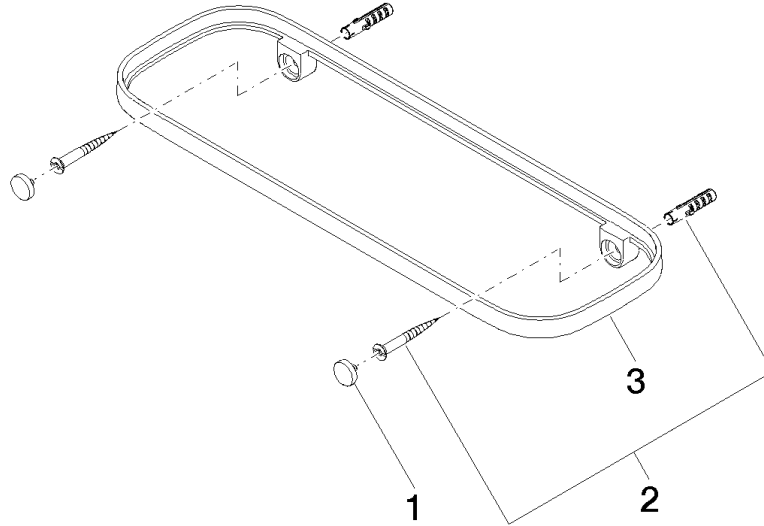

Shelf wall model - Champagne (22kt Gold)

TARA

83 482 970

- width 300mm
- height 26 mm
- 100mm projection
- without grid element

Fits: TARA, LISSÉ, META

	Champagne (22kt Gold)	83 482 970-47
	Chrome	83 482 970-00
	Brushed Platinum	83 482 970-06
	Platinum	83 482 970-08
	Dark Chrome	83 482 970-19
	Light Gold	83 482 970-26
	Brushed Light Gold	83 482 970-27
	Brushed Durabronze (23kt Gold)	83 482 970-28
	Matte Black	83 482 970-33
	Brushed Bronze	83 482 970-42
	Brushed Champagne (22kt Gold)	83 482 970-46
	Brushed Chrome	83 482 970-93
	Brushed Dark Platinum	83 482 970-99

Required miscellaneous

Grid element - Taupe	82 482 970-53
•plastic grid elements	

83 482 970

mm [inches]

83 482 970

Product version from 10/1/2023

Parts for other
finishes can be found
here: [Chrome](#)

Shelf wall model - Champagne (22kt Gold)

TARA

83 482 970

Spare parts list

Product version from 10/1/2023

No.	Item Number	Name	Quantity used	Delivery time
	90 30 30 520 00-47	set	3	30