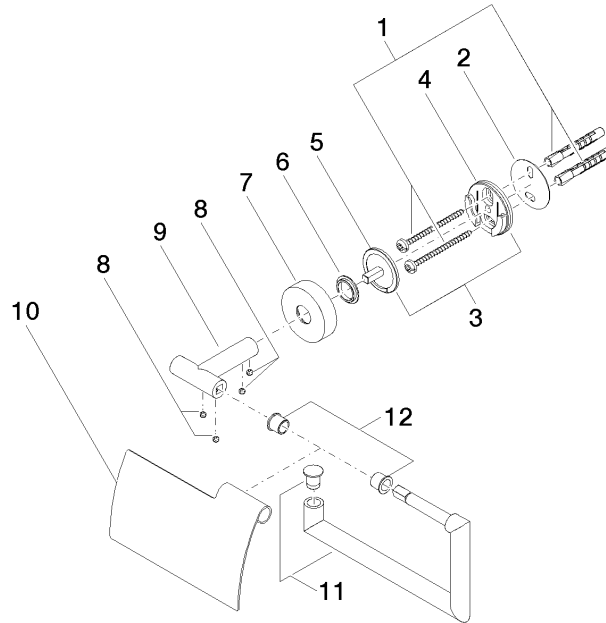

Tissue holder with cover - Brushed Chrome

LISSÉ

83 510 979 Product version from 7/1/2023

- width 150mm
- height 95 mm
- rosette Ø 40 mm
- 40mm projection

Fits: LISSÉ, META

	Brushed Chrome	83 510 979-93
	Chrome	83 510 979-00
	Brushed Platinum	83 510 979-06
	Dark Chrome	83 510 979-19
	Light Gold	83 510 979-26
	Brushed Light Gold	83 510 979-27
	Matte Black	83 510 979-33
	Brushed Bronze	83 510 979-42
	Brushed Champagne (22kt Gold)	83 510 979-46
	Champagne (22kt Gold)	83 510 979-47
	Brushed Dark Platinum	83 510 979-99

83 510 979 Product version from 7/1/2023

mm [inches]

83 510 979 Product version from 7/1/2023

Parts for other finishes can be found here: [Chrome](#)

Spare parts list

No.	Item Number	Name	Quantity used	Delivery time
1	05 30 31 025 00 90	fixing set	1	2
2	05 30 11 519 00 90	disc	1	2
3	05 17 97 501 01 90	fixing set	1	2
4	08 17 97 501 07	holder	1	2
5	08 17 97 559 90	holder	1	2
6	08 30 11 516 90	ring	1	2
7	08 27 97 500-93	rosette	1	20
8	90 31 11 038 00 90	pin	4	2
9	05 17 97 562 01-93	holder	1	20
10	08 11 02 514-93	lid	1	20
11	90 28 22 628 00-93	holder	1	20