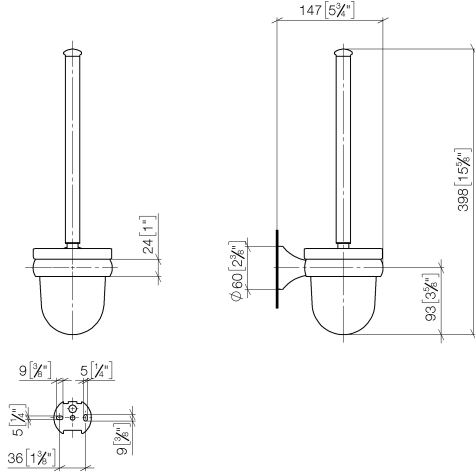

83 900 361

- crystal glass brush holder, matte
- brush head, white
- width 110mm
- height 400 mm
- 147mm projection

	Chrome	83 900 361-00
	Brushed Platinum	83 900 361-06
	Platinum	83 900 361-08
	Durabass (23kt Gold)	83 900 361-09
	Brushed Durabass (23kt Gold)	83 900 361-28
	Brushed Dark Platinum	83 900 361-99

83 900 361

mm [inches]

83 900 361

Product version from 7/3/2016

Parts for other
finishes can be found
here: Brushed
Platinum

MADISON Toilet brush set wall model - Chrome

MADISON

83 900 361

Spare parts list

Product version from 7/3/2016

No.	Item Number	Name	Quantity used	Delivery time
	90 28 22 538 03-00	handle	5	10