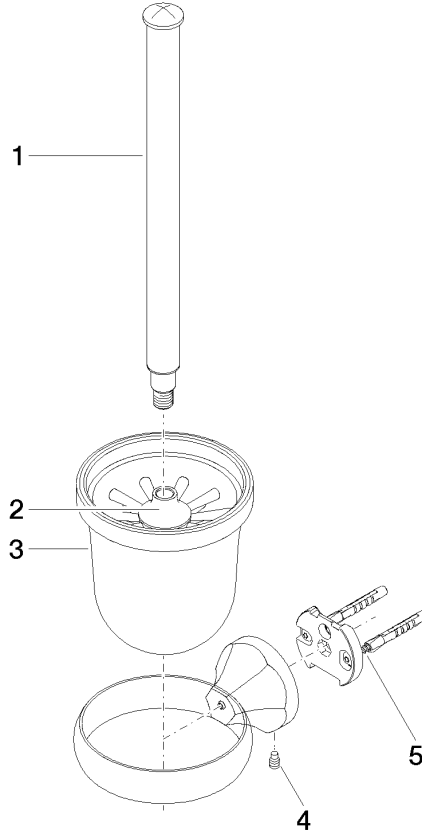

83 900 361

- crystal glass brush holder, matte
- brush head, white
- width 110mm
- height 400 mm
- 147mm projection

	Chrome	83 900 361-00
	Brushed Platinum	83 900 361-06
	Platinum	83 900 361-08
	Durabass (23kt Gold)	83 900 361-09
	Brushed Durabass (23kt Gold)	83 900 361-28
	Brushed Dark Platinum	83 900 361-99

83 900 361

mm [inches]

83 900 361

Product version from 7/3/2016

Parts for other
finishes can be found
here: Brushed
Platinum

MADISON Toilet brush set wall model - Chrome

MADISON

83 900 361

Spare parts list

Product version from 7/3/2016

No.	Item Number	Name	Quantity used	Delivery time
	90 28 22 538 03-00	handle	5	10