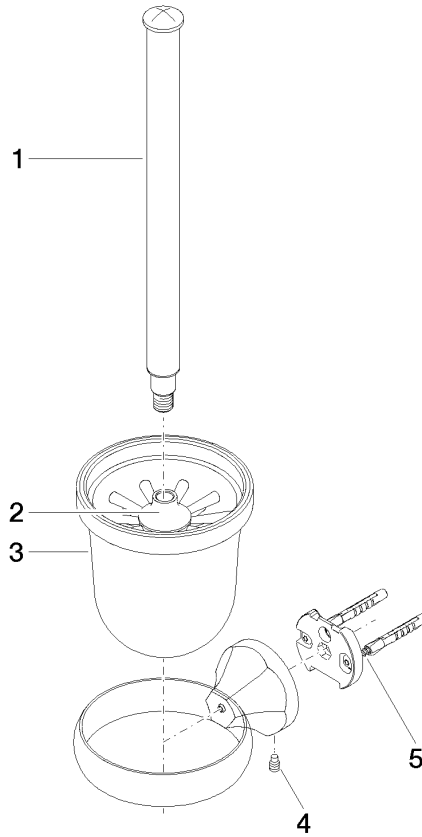

83 900 361

- crystal glass brush holder, matte
- brush head, white
- width 110mm
- height 400 mm
- 147mm projection

	Brushed Platinum	83 900 361-06
	Chrome	83 900 361-00
	Platinum	83 900 361-08
	Durabress (23kt Gold)	83 900 361-09
	Brushed Durabress (23kt Gold)	83 900 361-28
	Brushed Dark Platinum	83 900 361-99

83 900 361

mm [inches]

83 900 361

Product version from 7/3/2016

Parts for other
finishes can be found
here: [Chrome](#)

MADISON Toilet brush set wall model - Brushed Platinum

MADISON

83 900 361

Spare parts list

Product version from 7/3/2016

No.	Item Number	Name	Quantity used	Delivery time
	90 28 22 538 03-06	handle	5	10