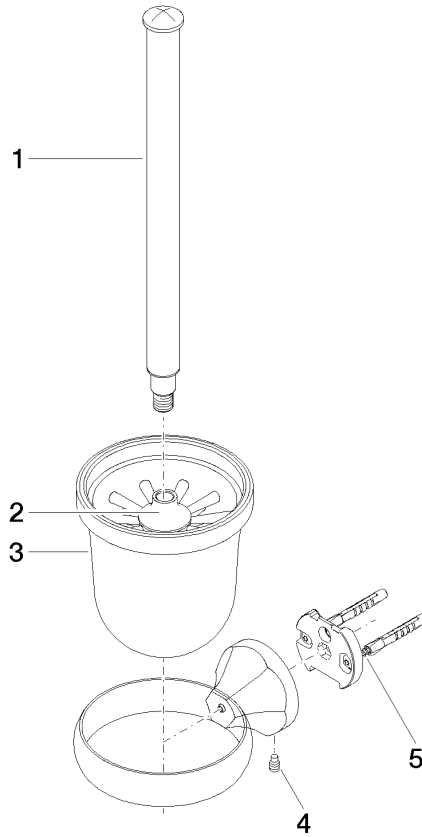

83 900 361

- crystal glass brush holder, matte
- brush head, white
- width 110mm
- height 400 mm
- 147mm projection

	Platinum	83 900 361-08
	Chrome	83 900 361-00
	Brushed Platinum	83 900 361-06
	Durabass (23kt Gold)	83 900 361-09
	Brushed Durabass (23kt Gold)	83 900 361-28
	Brushed Dark Platinum	83 900 361-99

83 900 361

mm [inches]

83 900 361

**Product version from 7/3/2016**

Parts for other  
finishes can be found  
here: [Chrome](#)

MADISON Toilet brush set wall model - Platinum

MADISON

83 900 361

**Spare parts list**

**Product version from 7/3/2016**

No.	Item Number	Name	Quantity used	Delivery time
	90 28 22 538 03-08	handle	5	40