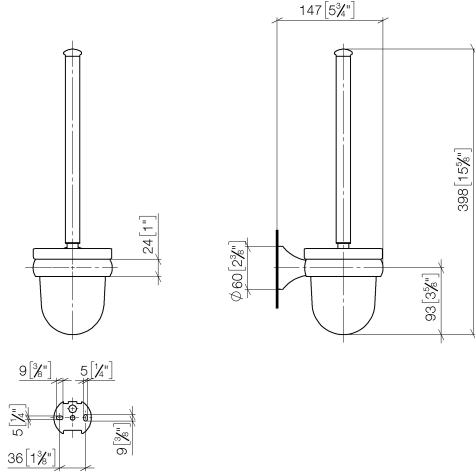

83 900 361

- crystal glass brush holder, matte
- brush head, white
- width 110mm
- height 400 mm
- 147mm projection

	Platinum	83 900 361-08
	Chrome	83 900 361-00
	Brushed Platinum	83 900 361-06
	Durabass (23kt Gold)	83 900 361-09
	Brushed Durabass (23kt Gold)	83 900 361-28
	Brushed Dark Platinum	83 900 361-99

83 900 361

mm [inches]

83 900 361

**Product version from 7/3/2016**

Parts for other  
finishes can be found  
here: [Chrome](#)

MADISON Toilet brush set wall model - Platinum

MADISON

83 900 361

**Spare parts list**

**Product version from 7/3/2016**

No.	Item Number	Name	Quantity used	Delivery time
	90 28 22 538 03-08	handle	5	40