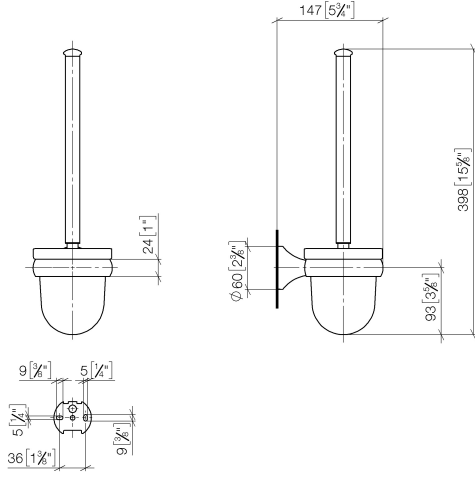

MADISON Toilet brush set wall model - Durabronss (23kt Gold)

MADISON

83 900 361

- crystal glass brush holder, matte
- brush head, white
- width 110mm
- height 400 mm
- 147mm projection

	Durabronss (23kt Gold)	83 900 361-09
	Chrome	83 900 361-00
	Brushed Platinum	83 900 361-06
	Platinum	83 900 361-08
	Brushed Durabronss (23kt Gold)	83 900 361-28
	Brushed Dark Platinum	83 900 361-99

83 900 361

mm [inches]

83 900 361

**Product version from 7/3/2016**

Parts for other  
finishes can be found  
here: [Chrome](#)

MADISON Toilet brush set wall model - Durabrass (23kt Gold)

MADISON

83 900 361

**Spare parts list**

**Product version from 7/3/2016**

No.	Item Number	Name	Quantity used	Delivery time
	90 28 22 538 03-09	handle	5	40