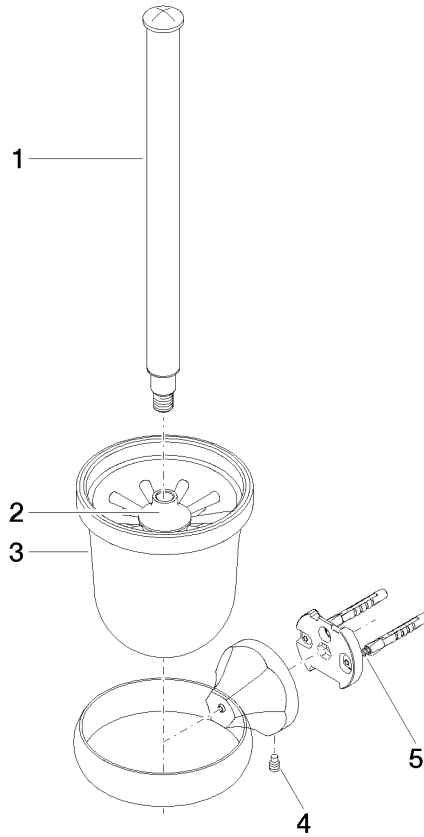

MADISON Toilet brush set wall model - Durabronss (23kt Gold)

MADISON

83 900 361

- crystal glass brush holder, matte
- brush head, white
- width 110mm
- height 400 mm
- 147mm projection

	Durabronss (23kt Gold)	83 900 361-09
	Chrome	83 900 361-00
	Brushed Platinum	83 900 361-06
	Platinum	83 900 361-08
	Brushed Durabronss (23kt Gold)	83 900 361-28
	Brushed Dark Platinum	83 900 361-99

83 900 361

mm [inches]

83 900 361

**Product version from 7/3/2016**

Parts for other  
finishes can be found  
here: [Chrome](#)

MADISON Toilet brush set wall model - Durabrass (23kt Gold)

MADISON

83 900 361

**Spare parts list**

**Product version from 7/3/2016**

No.	Item Number	Name	Quantity used	Delivery time
	90 28 22 538 03-09	handle	5	40