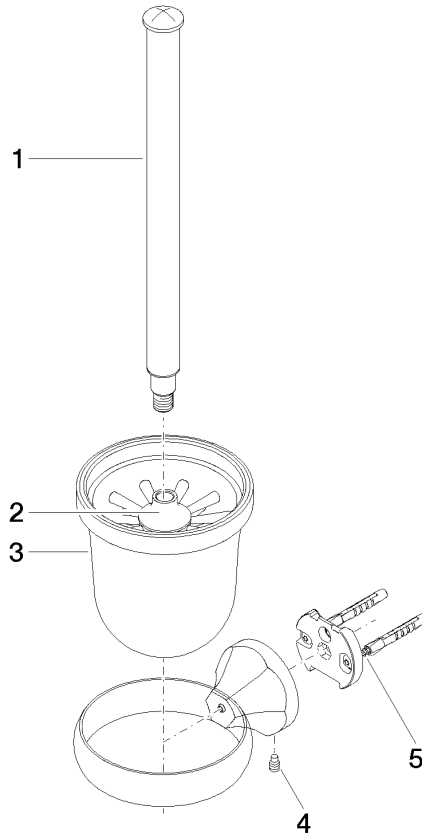

83 900 361

- crystal glass brush holder, matte
- brush head, white
- width 110mm
- height 400 mm
- 147mm projection

	Brushed Dark Platinum	83 900 361-99
	Chrome	83 900 361-00
	Brushed Platinum	83 900 361-06
	Platinum	83 900 361-08
	Durabress (23kt Gold)	83 900 361-09
	Brushed Durabress (23kt Gold)	83 900 361-28

83 900 361

mm [inches]

83 900 361

**Product version from 7/3/2016**

Parts for other finishes can be found here: [Chrome](#)

MADISON Toilet brush set wall model - Brushed Dark Platinum

MADISON

83 900 361

**Spare parts list**

**Product version from 7/3/2016**

No.	Item Number	Name	Quantity used	Delivery time
	90 28 22 538 03-99	handle	5	30