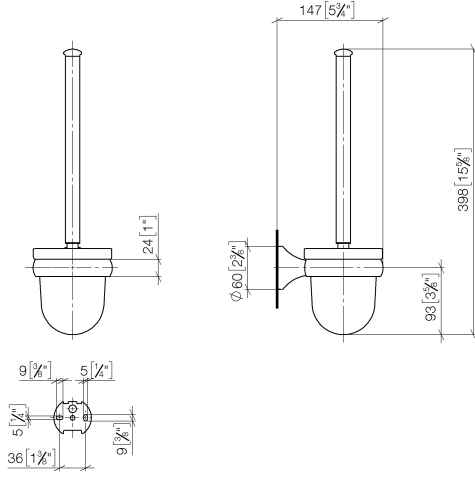

83 900 361

- crystal glass brush holder, matte
- brush head, white
- width 110mm
- height 400 mm
- 147mm projection

	Brushed Dark Platinum	83 900 361-99
	Chrome	83 900 361-00
	Brushed Platinum	83 900 361-06
	Platinum	83 900 361-08
	Durabress (23kt Gold)	83 900 361-09
	Brushed Durabress (23kt Gold)	83 900 361-28

83 900 361

mm [inches]

83 900 361

**Product version from 7/3/2016**

Parts for other finishes can be found here: [Chrome](#)

MADISON Toilet brush set wall model - Brushed Dark Platinum

MADISON

83 900 361

**Spare parts list**

**Product version from 7/3/2016**

No.	Item Number	Name	Quantity used	Delivery time
	90 28 22 538 03-99	handle	5	30