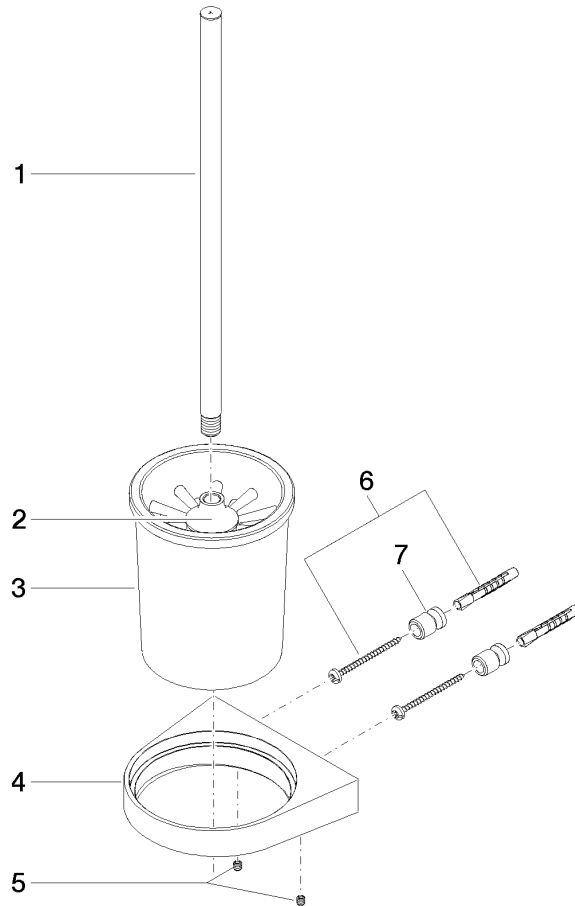

EDITION PRO Toilet brush set wall model - Chrome

83 900 626

- crystal glass
- brush, matte black
- width 126mm
- height 421 mm
- 119mm projection

	Chrome	83 900 626-00
	Matte Black	83 900 626-33
	Brushed Chrome	83 900 626-93

EDITION PRO Toilet brush set wall model - Chrome

83 900 626

mm [inches]

EDITION PRO Toilet brush set wall model - Chrome

83 900 626

Parts for other finishes can be found here: [Matte Black](#)

EDITION PRO Toilet brush set wall model - Chrome

83 900 626

Spare parts list

No.	Item Number	Name	Quantity used	Delivery time
	90 20 97 507 00-00	handle	8	10