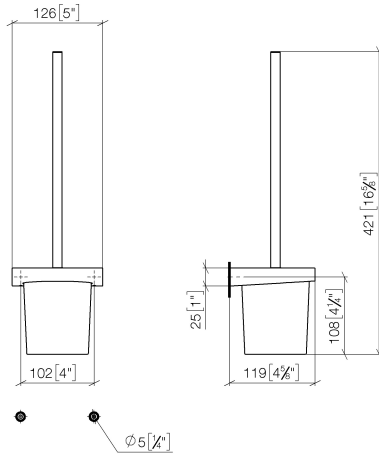

EDITION PRO Toilet brush set wall model - Chrome

83 900 626

- crystal glass
- brush, matte black
- width 126mm
- height 421 mm
- 119mm projection

	Chrome	83 900 626-00
	Matte Black	83 900 626-33
	Brushed Chrome	83 900 626-93

EDITION PRO Toilet brush set wall model - Chrome

83 900 626

mm [inches]

EDITION PRO Toilet brush set wall model - Chrome

83 900 626

Parts for other finishes can be found here: [Matte Black](#)

EDITION PRO Toilet brush set wall model - Chrome

83 900 626

Spare parts list

No.	Item Number	Name	Quantity used	Delivery time
	90 20 97 507 00-00	handle	8	10