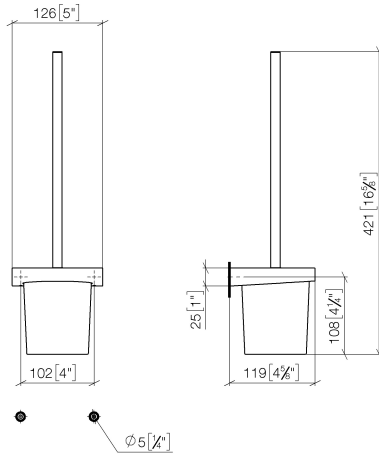

## EDITION PRO Toilet brush set wall model - Matte Black

---

83 900 626

- crystal glass
- brush, matte black
- width 126mm
- height 421 mm
- 119mm projection

	Matte Black	83 900 626-33
	Chrome	83 900 626-00
	Brushed Chrome	83 900 626-93

# EDITION PRO Toilet brush set wall model - Matte Black

83 900 626

mm [inches]

EDITION PRO Toilet brush set wall model - Matte Black

83 900 626

Parts for other finishes can be found here: [Chrome](#)

### Spare parts list

No.	Item Number	Name	Quantity used	Delivery time
	90 20 97 507 00-33	handle	8	30