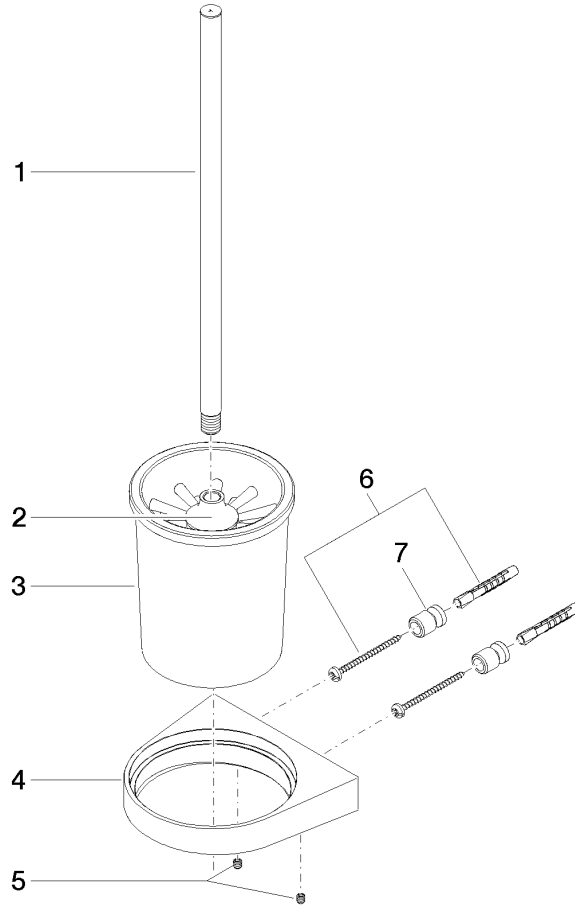

## EDITION PRO Toilet brush set wall model - Matte Black

---

83 900 626

- crystal glass
- brush, matte black
- width 126mm
- height 421 mm
- 119mm projection

	Matte Black	83 900 626-33
	Chrome	83 900 626-00
	Brushed Chrome	83 900 626-93

# EDITION PRO Toilet brush set wall model - Matte Black

83 900 626

mm [inches]

EDITION PRO Toilet brush set wall model - Matte Black

83 900 626

Parts for other finishes can be found here: [Chrome](#)

## EDITION PRO Toilet brush set wall model - Matte Black

---

83 900 626

### Spare parts list

No.	Item Number	Name	Quantity used	Delivery time
	90 20 97 507 00-33	handle	8	30