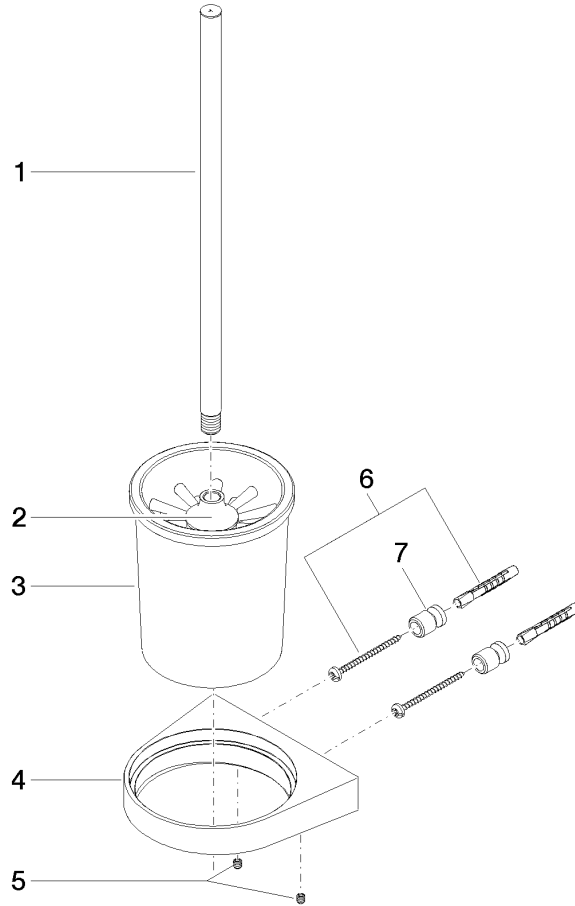

## EDITION PRO Toilet brush set wall model - Brushed Chrome

---

83 900 626

- crystal glass
- brush, matte black
- width 126mm
- height 421 mm
- 119mm projection

	Brushed Chrome	83 900 626-93
	Chrome	83 900 626-00
	Matte Black	83 900 626-33

# EDITION PRO Toilet brush set wall model - Brushed Chrome

83 900 626

mm [inches]

EDITION PRO Toilet brush set wall model - Brushed Chrome

83 900 626

Parts for other finishes can be found here: [Chrome](#)

## EDITION PRO Toilet brush set wall model - Brushed Chrome

---

83 900 626

### Spare parts list

No.	Item Number	Name	Quantity used	Delivery time
	90 20 97 507 00-93	handle	8	20