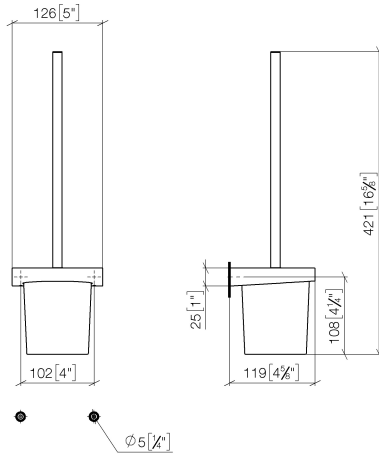

## EDITION PRO Toilet brush set wall model - Brushed Chrome

---

83 900 626

- crystal glass
- brush, matte black
- width 126mm
- height 421 mm
- 119mm projection

	Brushed Chrome	83 900 626-93
	Chrome	83 900 626-00
	Matte Black	83 900 626-33

# EDITION PRO Toilet brush set wall model - Brushed Chrome

83 900 626

mm [inches]

EDITION PRO Toilet brush set wall model - Brushed Chrome

83 900 626

Parts for other finishes can be found here: [Chrome](#)

### Spare parts list

No.	Item Number	Name	Quantity used	Delivery time
	90 20 97 507 00-93	handle	8	20