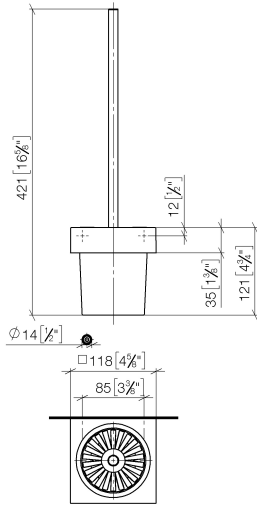

Toilet brush set wall model - Platinum

MEM

83 900 780

- crystal glass brush holder, matte
- brush, matte black
- width 118mm
- height 415 mm
- 118mm projection

Fits: MEM, CL.1, CYO

	Platinum	83 900 780-08
	Chrome	83 900 780-00
	Brushed Platinum	83 900 780-06
	Dark Chrome	83 900 780-19
	Brushed Durabronze (23kt Gold)	83 900 780-28
	Brushed Champagne (22kt Gold)	83 900 780-46
	Champagne (22kt Gold)	83 900 780-47
	Brushed Dark Platinum	83 900 780-99

83 900 780

83 900 780

Parts for other finishes can be found here: [Chrome](#)

Toilet brush set wall model - Platinum

MEM

83 900 780

Spare parts list

No.	Item Number	Name	Quantity used	Delivery time
	90 20 97 507 00-08	handle	9	40