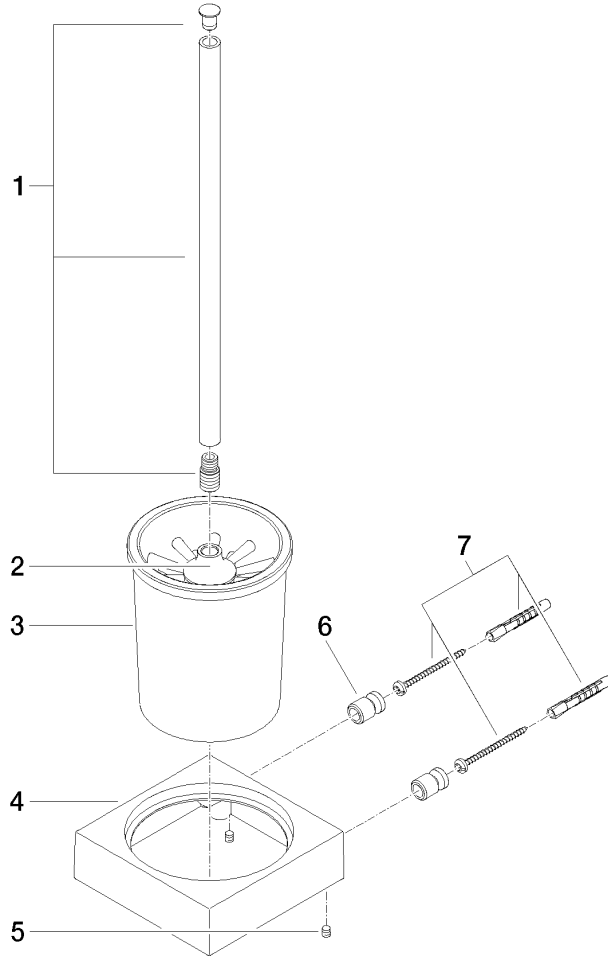

Toilet brush set wall model - Platinum

MEM

83 900 780

- crystal glass brush holder, matte
- brush, matte black
- width 118mm
- height 415 mm
- 118mm projection

Fits: MEM, CL.1, CYO

	Platinum	83 900 780-08
	Chrome	83 900 780-00
	Brushed Platinum	83 900 780-06
	Dark Chrome	83 900 780-19
	Brushed Durabronze (23kt Gold)	83 900 780-28
	Brushed Champagne (22kt Gold)	83 900 780-46
	Champagne (22kt Gold)	83 900 780-47
	Brushed Dark Platinum	83 900 780-99

83 900 780

83 900 780

Parts for other finishes can be found here: [Chrome](#)

Toilet brush set wall model - Platinum

MEM

83 900 780

Spare parts list

No.	Item Number	Name	Quantity used	Delivery time
	90 20 97 507 00-08	handle	9	40