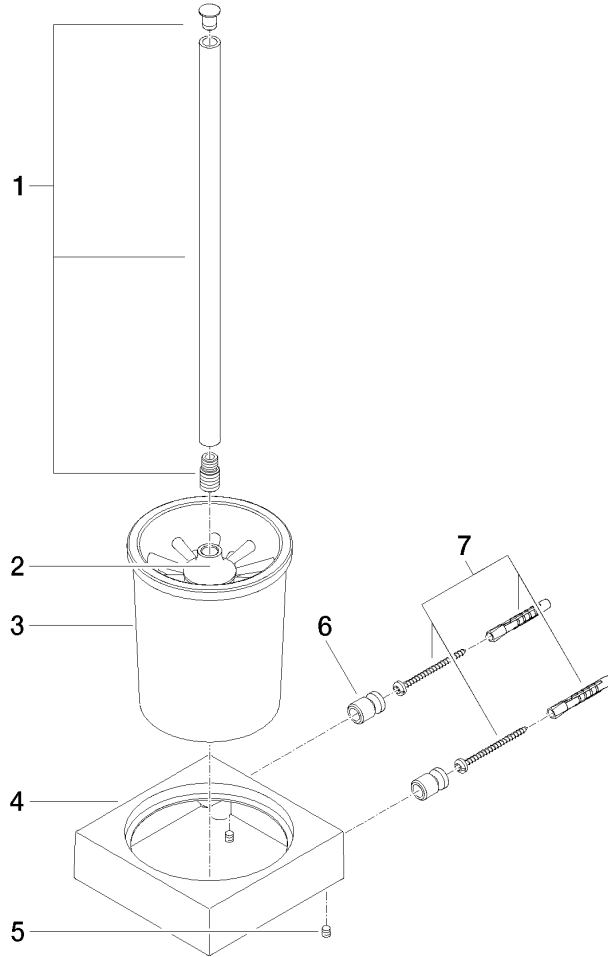

**Toilet brush set wall model - Dark Chrome**

MEM

83 900 780

- crystal glass brush holder, matte
- brush, matte black
- width 118mm
- height 415 mm
- 118mm projection

Fits: MEM, CL.1, CYO

	Dark Chrome	83 900 780-19
	Chrome	83 900 780-00
	Brushed Platinum	83 900 780-06
	Platinum	83 900 780-08
	Brushed Durabross (23kt Gold)	83 900 780-28
	Brushed Champagne (22kt Gold)	83 900 780-46
	Champagne (22kt Gold)	83 900 780-47
	Brushed Dark Platinum	83 900 780-99

83 900 780

83 900 780

Parts for other finishes can be found here: [Chrome](#)

## Toilet brush set wall model - Dark Chrome

---

MEM

83 900 780

### **Spare parts list**