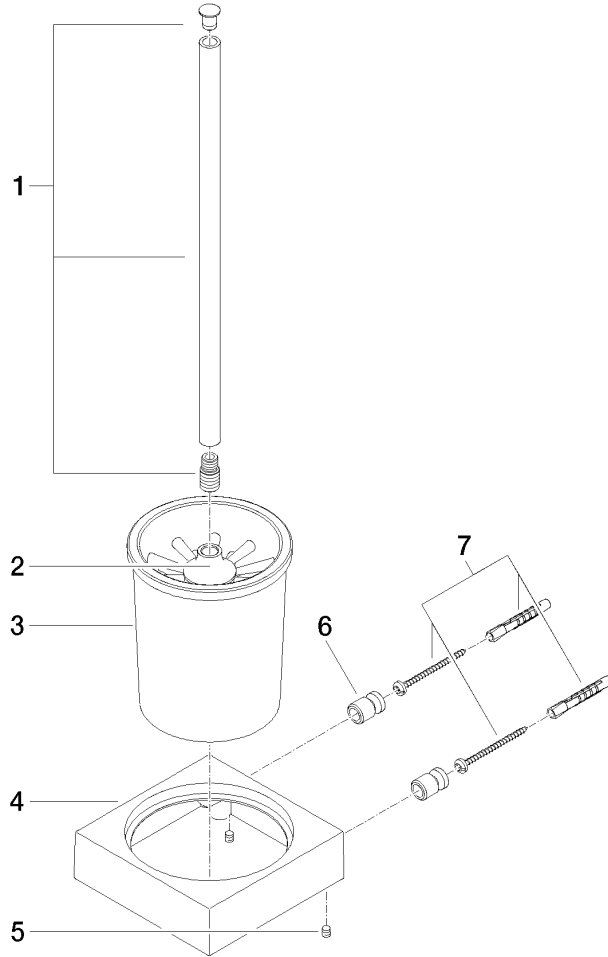

Toilet brush set wall model - Brushed Durabross (23kt Gold)

MEM

83 900 780

Fits: MEM, CL.1, CYO

- crystal glass brush holder, matte
- brush, matte black
- width 118mm
- height 415 mm
- 118mm projection

	Brushed Durabross (23kt Gold)	83 900 780-28
	Chrome	83 900 780-00
	Brushed Platinum	83 900 780-06
	Platinum	83 900 780-08
	Dark Chrome	83 900 780-19
	Brushed Champagne (22kt Gold)	83 900 780-46
	Champagne (22kt Gold)	83 900 780-47
	Brushed Dark Platinum	83 900 780-99

83 900 780

83 900 780

Parts for other finishes can be found here: [Chrome](#)

Toilet brush set wall model - Brushed Durabronz (23kt Gold)

MEM

83 900 780

Spare parts list

No.	Item Number	Name	Quantity used	Delivery time
	90 20 97 507 00-28	handle	9	20