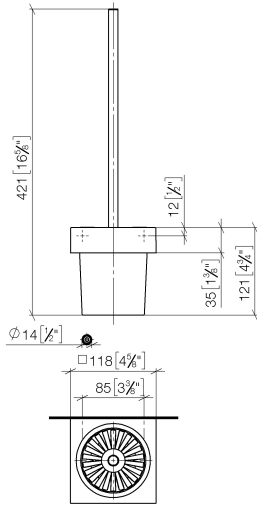

Toilet brush set wall model - Brushed Durabross (23kt Gold)

MEM

83 900 780

Fits: MEM, CL.1, CYO

- crystal glass brush holder, matte
- brush, matte black
- width 118mm
- height 415 mm
- 118mm projection

	Brushed Durabross (23kt Gold)	83 900 780-28
	Chrome	83 900 780-00
	Brushed Platinum	83 900 780-06
	Platinum	83 900 780-08
	Dark Chrome	83 900 780-19
	Brushed Champagne (22kt Gold)	83 900 780-46
	Champagne (22kt Gold)	83 900 780-47
	Brushed Dark Platinum	83 900 780-99

83 900 780

83 900 780

Parts for other finishes can be found here: [Chrome](#)

Toilet brush set wall model - Brushed Durabronz (23kt Gold)

MEM

83 900 780

Spare parts list

No.	Item Number	Name	Quantity used	Delivery time
	90 20 97 507 00-28	handle	9	20