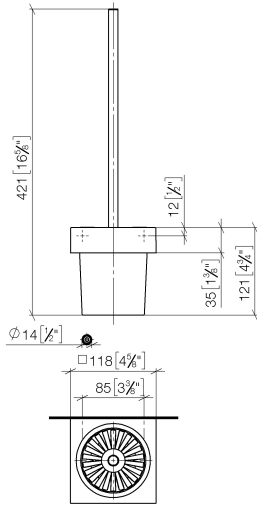

Toilet brush set wall model - Brushed Champagne (22kt Gold)

MEM

83 900 780

Fits: MEM, CL.1, CYO

- crystal glass brush holder, matte
- brush, matte black
- width 118mm
- height 415 mm
- 118mm projection

	Brushed Champagne (22kt Gold)	83 900 780-46
	Chrome	83 900 780-00
	Brushed Platinum	83 900 780-06
	Platinum	83 900 780-08
	Dark Chrome	83 900 780-19
	Brushed Durabronze (23kt Gold)	83 900 780-28
	Champagne (22kt Gold)	83 900 780-47
	Brushed Dark Platinum	83 900 780-99

83 900 780

83 900 780

Parts for other finishes can be found here: [Chrome](#)

Toilet brush set wall model - Brushed Champagne (22kt Gold)

MEM

83 900 780

Spare parts list

No.	Item Number	Name	Quantity used	Delivery time
	90 20 97 507 00-46	handle	9	30