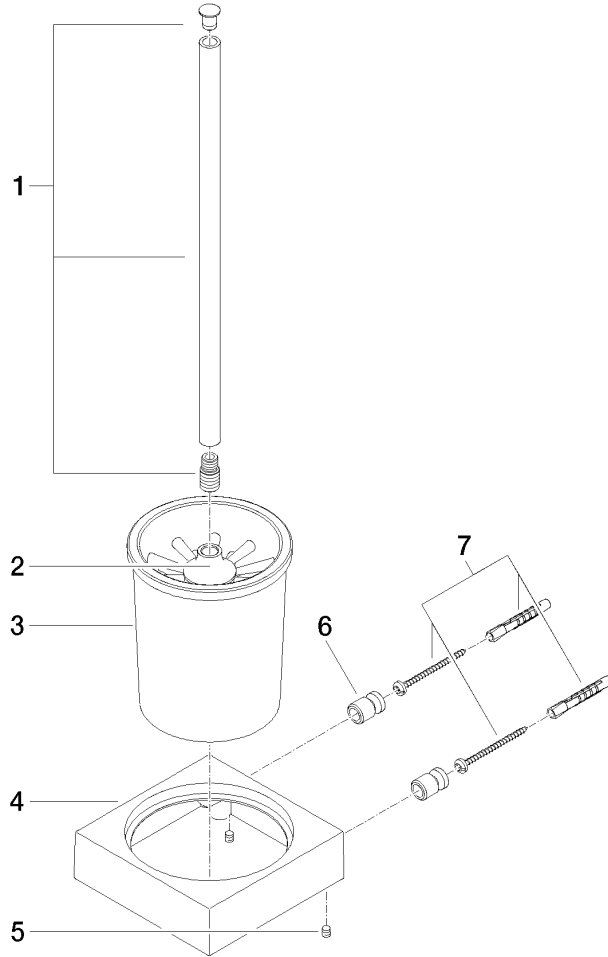

Toilet brush set wall model - Brushed Champagne (22kt Gold)

MEM

83 900 780

Fits: MEM, CL.1, CYO

- crystal glass brush holder, matte
- brush, matte black
- width 118mm
- height 415 mm
- 118mm projection

	Brushed Champagne (22kt Gold)	83 900 780-46
	Chrome	83 900 780-00
	Brushed Platinum	83 900 780-06
	Platinum	83 900 780-08
	Dark Chrome	83 900 780-19
	Brushed Durabronze (23kt Gold)	83 900 780-28
	Champagne (22kt Gold)	83 900 780-47
	Brushed Dark Platinum	83 900 780-99

83 900 780

83 900 780

Parts for other finishes can be found here: [Chrome](#)

Toilet brush set wall model - Brushed Champagne (22kt Gold)

MEM

83 900 780

Spare parts list

No.	Item Number	Name	Quantity used	Delivery time
	90 20 97 507 00-46	handle	9	30