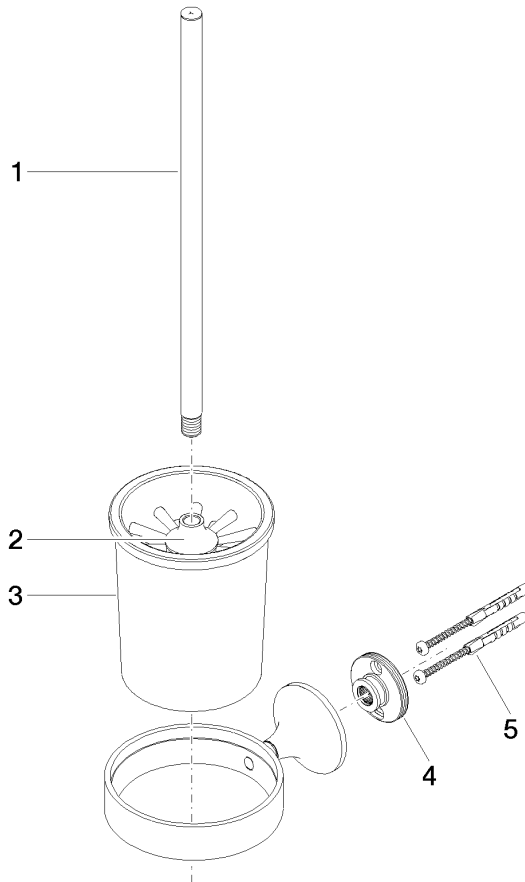

83 900 809

- crystal glass brush holder, matte
- brush, matte black
- width 110mm
- height 421 mm
- 158mm projection

	Platinum	83 900 809-08
	Chrome	83 900 809-00
	Brushed Platinum	83 900 809-06
	Dark Chrome	83 900 809-19
	Brushed Durabross (23kt Gold)	83 900 809-28
	Brushed Bronze	83 900 809-42
	Brushed Champagne (22kt Gold)	83 900 809-46
	Champagne (22kt Gold)	83 900 809-47
	Brushed Dark Platinum	83 900 809-99

83 900 809

mm [inches]

83 900 809

Product version from 3/13/2017 to 8/29/2019

Product version from 8/29/2019

Parts for other finishes can be found here: [Chrome](#)

VAIA Toilet brush set wall model - Platinum

VAIA

83 900 809

Spare parts list

Product version from 3/13/2017 to 8/29/2019

Product version from 8/29/2019

No.	Item Number	Name	Quantity used	Delivery time
	90 20 97 507 00-08	handle	5	40