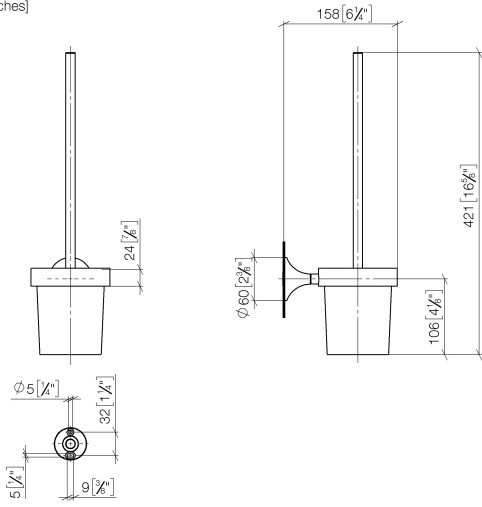

83 900 809

- crystal glass brush holder, matte
- brush, matte black
- width 110mm
- height 421 mm
- 158mm projection

	Platinum	83 900 809-08
	Chrome	83 900 809-00
	Brushed Platinum	83 900 809-06
	Dark Chrome	83 900 809-19
	Brushed Durabross (23kt Gold)	83 900 809-28
	Brushed Bronze	83 900 809-42
	Brushed Champagne (22kt Gold)	83 900 809-46
	Champagne (22kt Gold)	83 900 809-47
	Brushed Dark Platinum	83 900 809-99

83 900 809

mm [inches]

83 900 809

Product version from 3/13/2017 to 8/29/2019

Product version from 8/29/2019

Parts for other finishes can be found here: [Chrome](#)

VAIA Toilet brush set wall model - Platinum

VAIA

83 900 809

Spare parts list

Product version from 3/13/2017 to 8/29/2019

Product version from 8/29/2019

No.	Item Number	Name	Quantity used	Delivery time
	90 20 97 507 00-08	handle	5	40