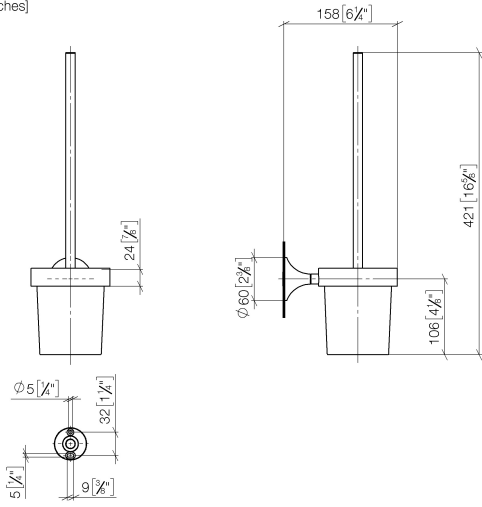

83 900 809

- crystal glass brush holder, matte
- brush, matte black
- width 110mm
- height 421 mm
- 158mm projection

	Brushed Dark Platinum	83 900 809-99
	Chrome	83 900 809-00
	Brushed Platinum	83 900 809-06
	Platinum	83 900 809-08
	Dark Chrome	83 900 809-19
	Brushed Durabronze (23kt Gold)	83 900 809-28
	Brushed Bronze	83 900 809-42
	Brushed Champagne (22kt Gold)	83 900 809-46
	Champagne (22kt Gold)	83 900 809-47

83 900 809

mm [inches]

83 900 809

Product version from 3/13/2017 to 8/29/2019

Product version from 8/29/2019

Parts for other finishes can be found here: [Chrome](#)

VAIA Toilet brush set wall model - Brushed Dark Platinum