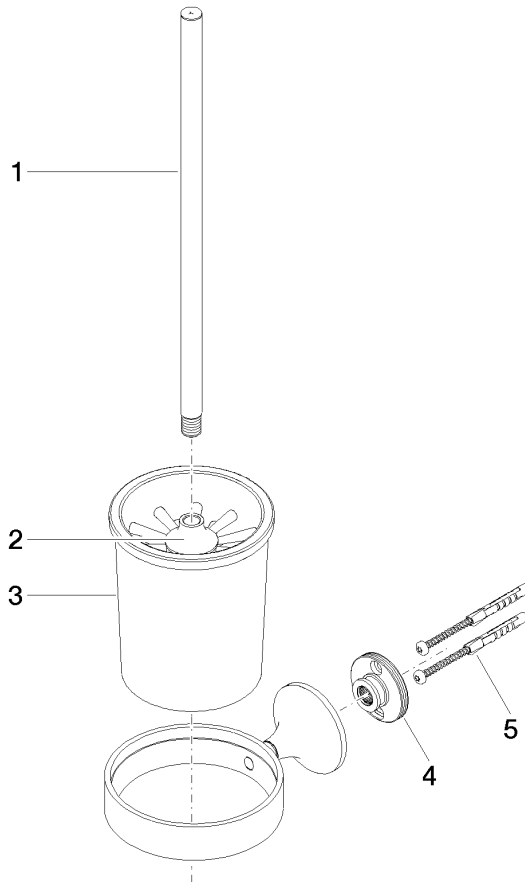

83 900 809

- crystal glass brush holder, matte
- brush, matte black
- width 110mm
- height 421 mm
- 158mm projection

	Brushed Dark Platinum	83 900 809-99
	Chrome	83 900 809-00
	Brushed Platinum	83 900 809-06
	Platinum	83 900 809-08
	Dark Chrome	83 900 809-19
	Brushed Durabronze (23kt Gold)	83 900 809-28
	Brushed Bronze	83 900 809-42
	Brushed Champagne (22kt Gold)	83 900 809-46
	Champagne (22kt Gold)	83 900 809-47

83 900 809

mm [inches]

83 900 809

Product version from 3/13/2017 to 8/29/2019

Product version from 8/29/2019

Parts for other finishes can be found here: [Chrome](#)

VAIA Toilet brush set wall model - Brushed Dark Platinum

VAIA

83 900 809

Spare parts list

Product version from 3/13/2017 to 8/29/2019

Product version from 8/29/2019

No.	Item Number	Name	Quantity used	Delivery time
	90 20 97 507 00-99	handle	5	30