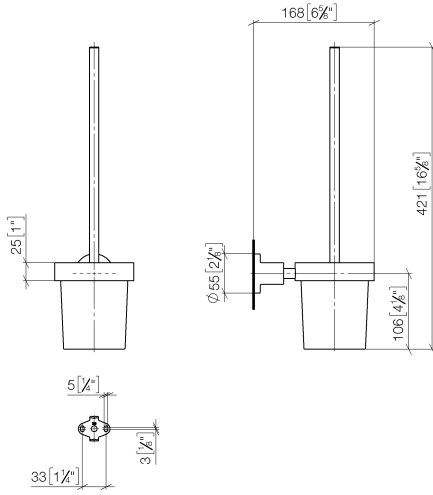

83 900 892

- crystal glass brush holder, matte
- brush, matte black
- width 110mm
- height 415 mm
- 180mm projection

	Chrome	83 900 892-00
	Brushed Platinum	83 900 892-06
	Platinum	83 900 892-08
	Dark Chrome	83 900 892-19
	Brushed Durabronze (23kt Gold)	83 900 892-28
	Matte Black	83 900 892-33
	Brushed Bronze	83 900 892-42
	Brushed Champagne (22kt Gold)	83 900 892-46
	Champagne (22kt Gold)	83 900 892-47
	Brushed Chrome	83 900 892-93
	Brushed Dark Platinum	83 900 892-99

83 900 892

mm [inches]

83 900 892

Product version from 4/1/2024

Parts for other finishes can be found here: Brushed Platinum

TARA Toilet brush set wall model - Chrome

TARA

83 900 892

Spare parts list

Product version from 4/1/2024

No.	Item Number	Name	Quantity used	Delivery time
	90 20 97 507 00-00	handle	11	10