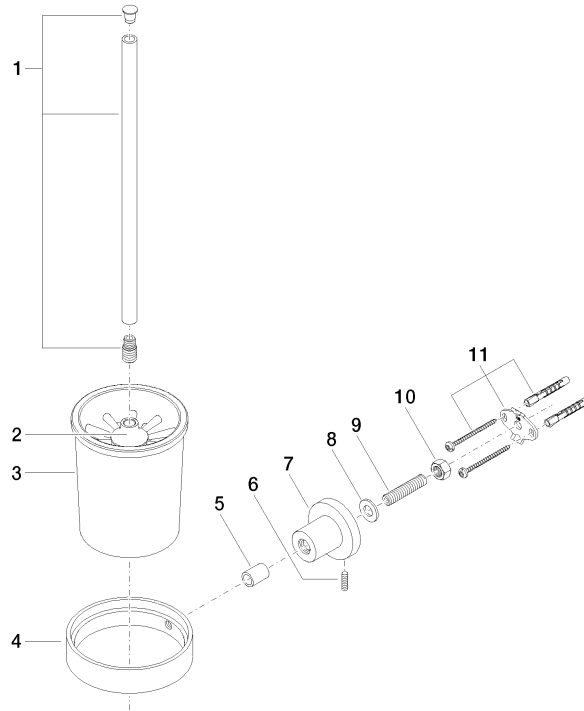

83 900 892

- crystal glass brush holder, matte
- brush, matte black
- width 110mm
- height 415 mm
- 180mm projection

	Chrome	83 900 892-00
	Brushed Platinum	83 900 892-06
	Platinum	83 900 892-08
	Dark Chrome	83 900 892-19
	Brushed Durabronze (23kt Gold)	83 900 892-28
	Matte Black	83 900 892-33
	Brushed Bronze	83 900 892-42
	Brushed Champagne (22kt Gold)	83 900 892-46
	Champagne (22kt Gold)	83 900 892-47
	Brushed Chrome	83 900 892-93
	Brushed Dark Platinum	83 900 892-99

83 900 892

mm [inches]

83 900 892

Product version from 4/1/2024

Parts for other finishes can be found here: Brushed Platinum

TARA Toilet brush set wall model - Chrome

TARA

83 900 892

Spare parts list

Product version from 4/1/2024

No.	Item Number	Name	Quantity used	Delivery time
	90 20 97 507 00-00	handle	11	10