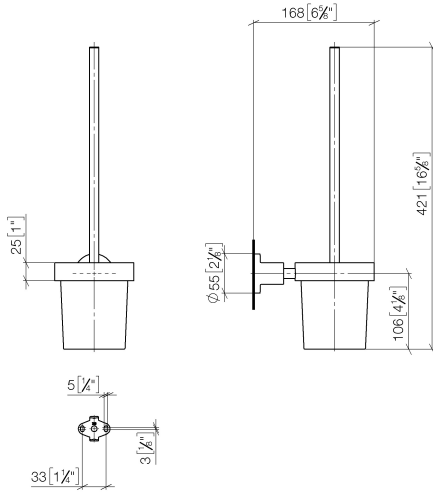

TARA Toilet brush set wall model - Brushed Champagne (22kt Gold)

TARA

83 900 892

- crystal glass brush holder, matte
- brush, matte black
- width 110mm
- height 415 mm
- 180mm projection

	Brushed Champagne (22kt Gold)	83 900 892-46
	Chrome	83 900 892-00
	Brushed Platinum	83 900 892-06
	Platinum	83 900 892-08
	Dark Chrome	83 900 892-19
	Brushed Durabronze (23kt Gold)	83 900 892-28
	Matte Black	83 900 892-33
	Brushed Bronze	83 900 892-42
	Champagne (22kt Gold)	83 900 892-47
	Brushed Chrome	83 900 892-93
	Brushed Dark Platinum	83 900 892-99

83 900 892

mm [inches]

83 900 892

**Product version from 4/1/2024**

Parts for other finishes can be found here: [Chrome](#)

TARA Toilet brush set wall model - Brushed Champagne (22kt Gold)

TARA

83 900 892

**Spare parts list**

**Product version from 4/1/2024**

No.	Item Number	Name	Quantity used	Delivery time
	90 20 97 507 00-46	handle	11	30