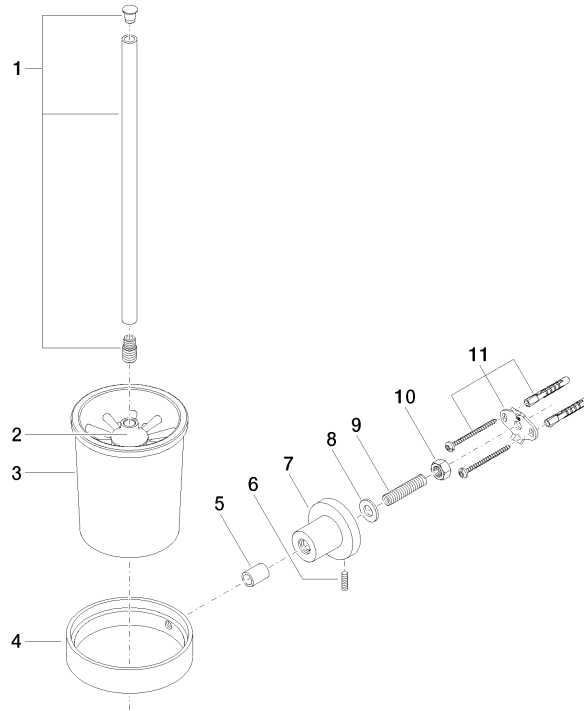

TARA Toilet brush set wall model - Brushed Champagne (22kt Gold)

TARA

83 900 892

- crystal glass brush holder, matte
- brush, matte black
- width 110mm
- height 415 mm
- 180mm projection

	Brushed Champagne (22kt Gold)	83 900 892-46
	Chrome	83 900 892-00
	Brushed Platinum	83 900 892-06
	Platinum	83 900 892-08
	Dark Chrome	83 900 892-19
	Brushed Durabronze (23kt Gold)	83 900 892-28
	Matte Black	83 900 892-33
	Brushed Bronze	83 900 892-42
	Champagne (22kt Gold)	83 900 892-47
	Brushed Chrome	83 900 892-93
	Brushed Dark Platinum	83 900 892-99

83 900 892

mm [inches]

83 900 892

**Product version from 4/1/2024**

Parts for other finishes can be found here: [Chrome](#)

TARA Toilet brush set wall model - Brushed Champagne (22kt Gold)

TARA

83 900 892

**Spare parts list**

**Product version from 4/1/2024**

No.	Item Number	Name	Quantity used	Delivery time
	90 20 97 507 00-46	handle	11	30