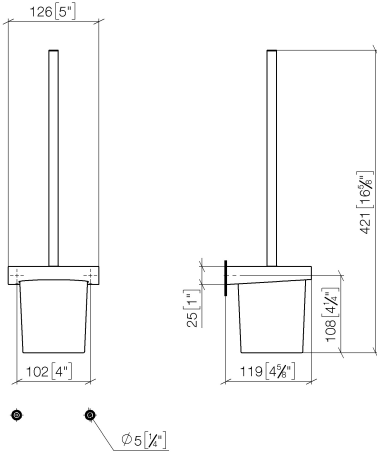

Toilet brush set wall model - Chrome

CL.1

83 900 970

- crystal glass
- brush, matte black
- width 126mm
- height 415 mm
- 120mm projection

Fits: CL.1, LISSÉ, META

	Chrome	83 900 970-00
	Brushed Platinum	83 900 970-06
	Dark Chrome	83 900 970-19
	Light Gold	83 900 970-26
	Brushed Light Gold	83 900 970-27
	Brushed Durabronze (23kt Gold)	83 900 970-28
	Matte Black	83 900 970-33
	Brushed Bronze	83 900 970-42
	Brushed Champagne (22kt Gold)	83 900 970-46
	Champagne (22kt Gold)	83 900 970-47
	Brushed Chrome	83 900 970-93
	Brushed Dark Platinum	83 900 970-99

83 900 970

mm [inches]

83 900 970

**Product version from 7/1/2023**

Parts for other finishes can be found here: [Brushed](#)  
[Platinum](#)

## Toilet brush set wall model - Chrome

CL.1

83 900 970

#### Product version from 7/1/2023

No.	Item Number	Name	Quantity used	Delivery time
	90 20 97 507 00-00	handle	9	10