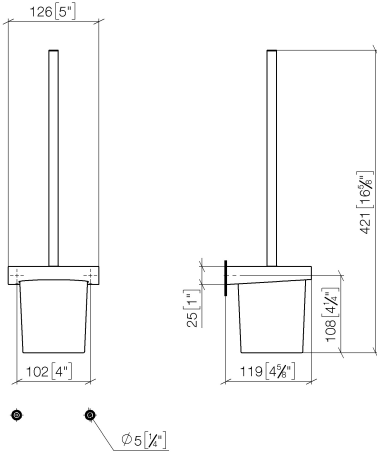

Toilet brush set wall model - Light Gold

CL.1

83 900 970

- crystal glass
- brush, matte black
- width 126mm
- height 415 mm
- 120mm projection

Fits: CL.1, LISSÉ, META

	Light Gold	83 900 970-26
	Chrome	83 900 970-00
	Brushed Platinum	83 900 970-06
	Dark Chrome	83 900 970-19
	Brushed Light Gold	83 900 970-27
	Brushed Durabronze (23kt Gold)	83 900 970-28
	Matte Black	83 900 970-33
	Brushed Bronze	83 900 970-42
	Brushed Champagne (22kt Gold)	83 900 970-46
	Champagne (22kt Gold)	83 900 970-47
	Brushed Chrome	83 900 970-93
	Brushed Dark Platinum	83 900 970-99

83 900 970

mm [inches]

83 900 970

**Product version from 7/1/2023**

Parts for other finishes can be found here: [Chrome](#)

## Toilet brush set wall model - Light Gold

CL.1

83 900 970

#### Product version from 7/1/2023

No.	Item Number	Name	Quantity used	Delivery time
	90 20 97 507 00-26	handle	9	30